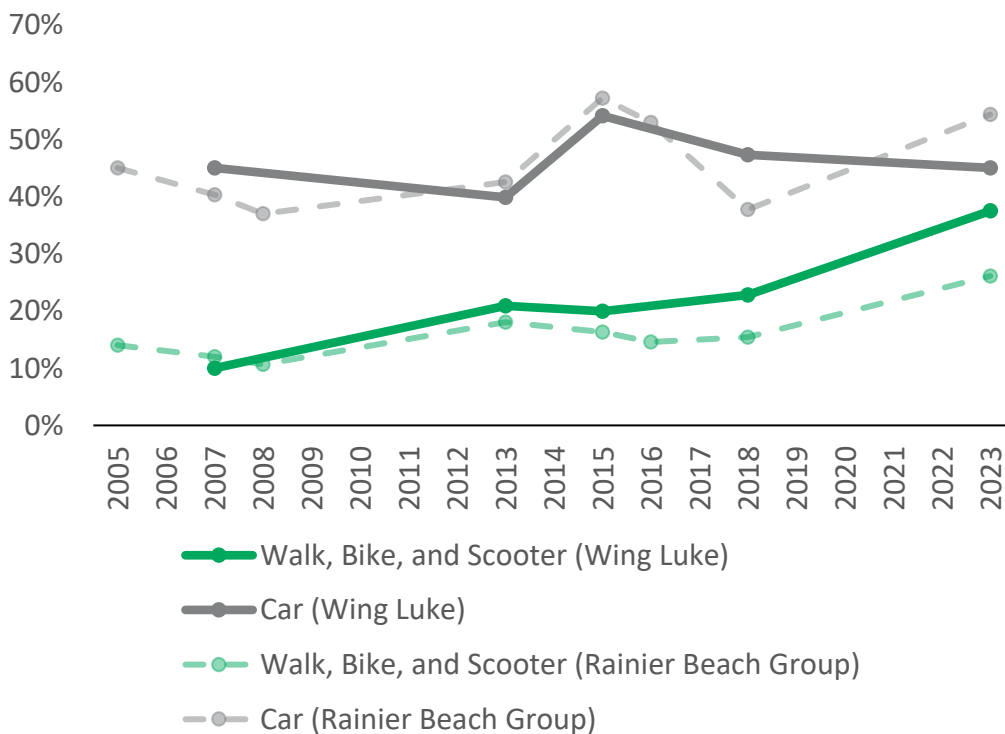

# Wing Luke Elementary School

How are students getting to and from school?

## Rainier Beach High School Area

- Dunlap
- Emerson
- Graham Hill
- Rainier View
- Rising Star
- **Wing Luke**
- South Shore PK-8

**38%**  
Students getting to your school in an active way

How has getting to and from school changed over time?