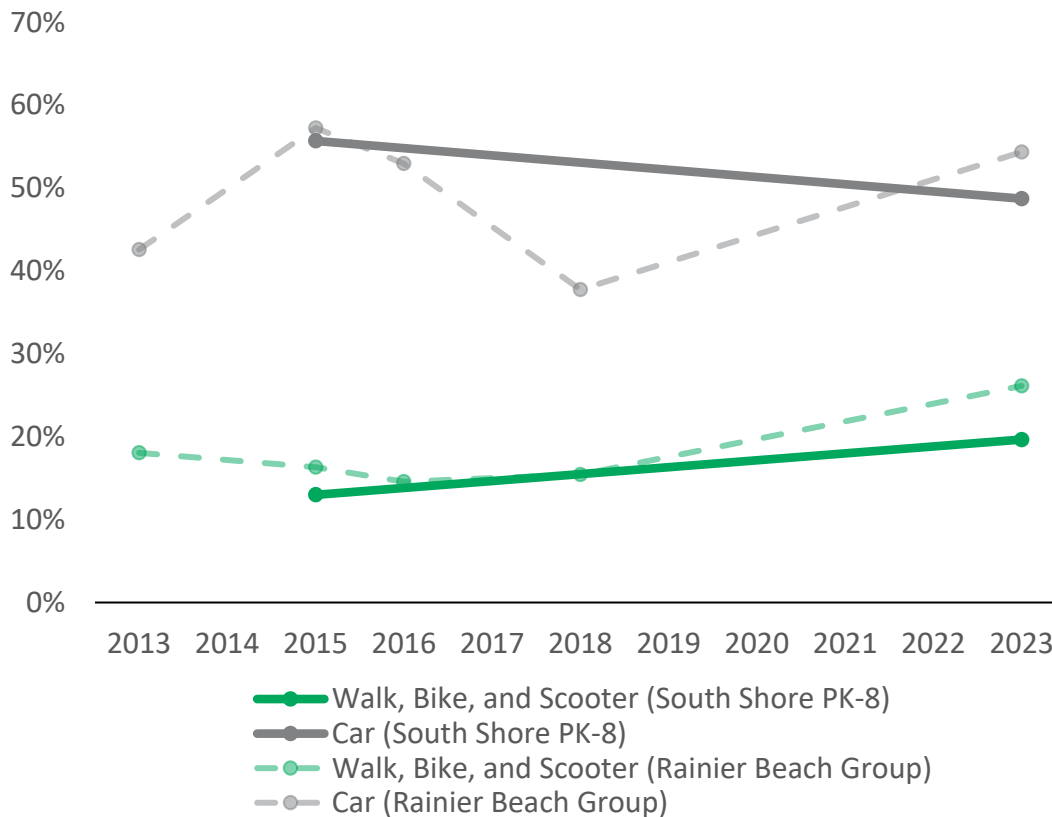

# South Shore PK-8

How are students getting to and from school?

## Rainier Beach High School Area

- Dunlap
- Emerson
- Graham Hill
- Rainier View
- Rising Star
- Wing Luke
- **South Shore PK-8**

20%

Students getting to your school in an active way

How has getting to and from school changed over time?