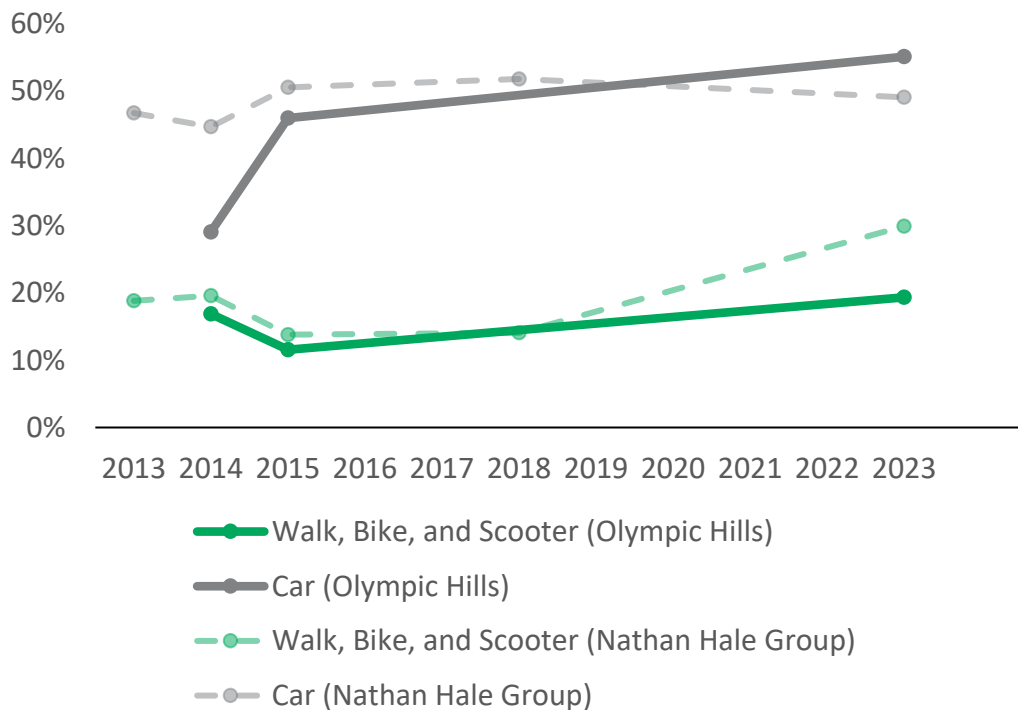

2023 K-5 School Travel Tally

Olympic Hills Elementary School

How are students getting to and from school?

- ## Nathan Hale High School Area
- Cedar Park
 - **Olympic Hills**
 - Olympic View
 - John Rogers
 - Sacajawea
 - Wedgwood
 - Hazel Wolf K-8

19%
Students getting to your school in an active way

How has getting to and from school changed over time?

Notes

Walking and biking to school is increasing at Olympic Hills and across the district!

Olympic Hills' response rate was low so responses may not accurately depict the whole school.