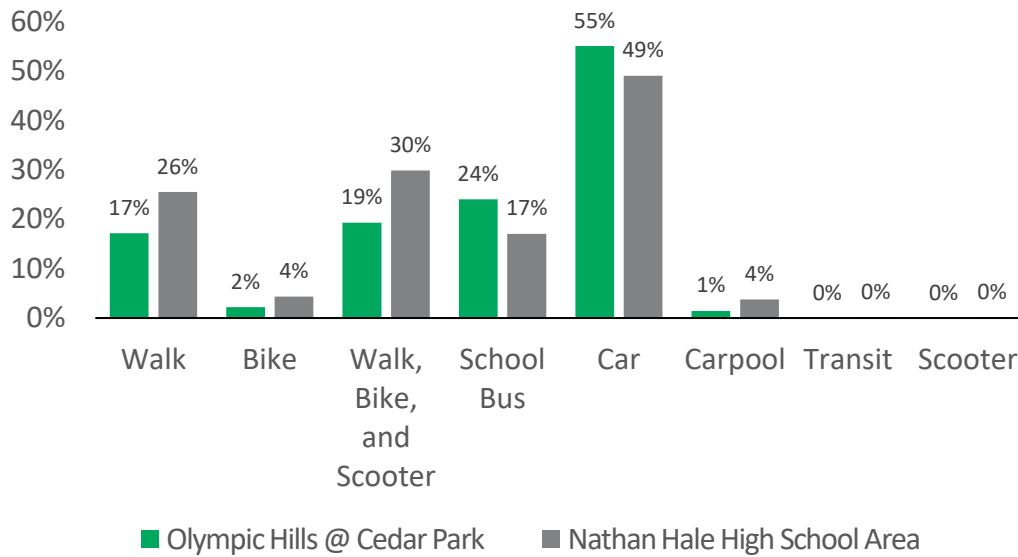

2023 K-5 School Travel Tally

Olympic Hills Elementary School

How are students getting to and from school?

- ## Nathan Hale High School Area
- Cedar Park
 - **Olympic Hills**
 - Olympic View
 - John Rogers
 - Sacajawea
 - Wedgwood
 - Hazel Wolf K-8

19%
Students getting to your school in an active way

How has getting to and from school changed over time?

Notes

Walking and biking to school is increasing at Olympic Hills and across the district!

Olympic Hills' response rate was low so responses may not accurately depict the whole school.