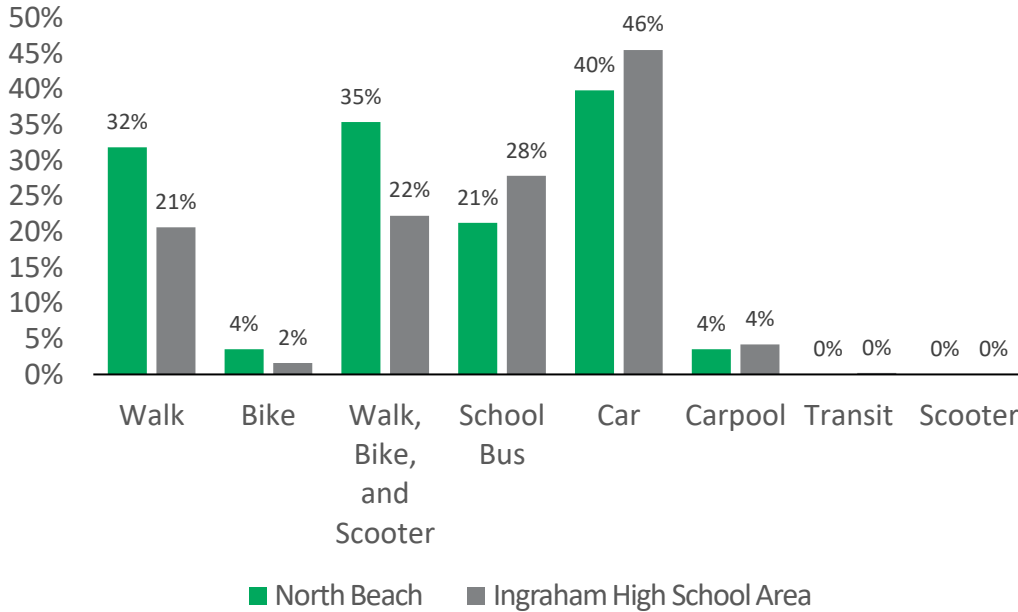

2023 K-5 School Travel Tally

North Beach Elementary School

How are students getting to and from school?

Ingraham High School Area

- Broadview Thompson
- **North Beach**
- Northgate
- Viewlands
- Licton Springs K-8

35%

Students getting to your school in an active way

How has getting to and from school changed over time?

Notes

Walking and biking is increasing at North Beach and across the district!