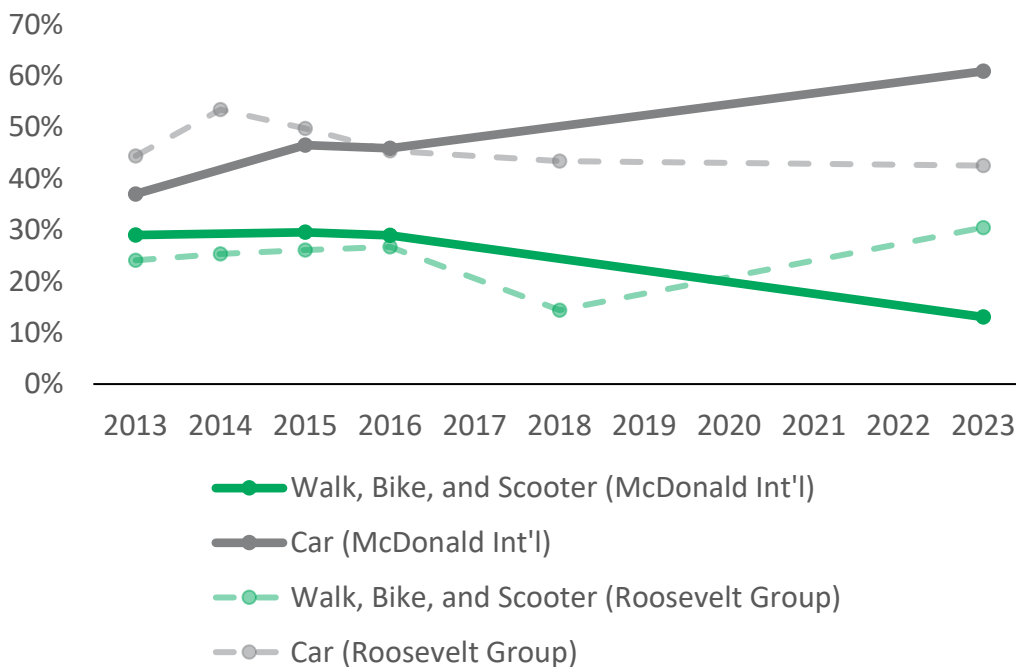

2023 K-5 School Travel Tally

McDonald International Elementary School

How are students getting to and from school?

- ## Roosevelt High School Area
- Bryant
 - Daniel Bagley
 - Cascadia
 - Decatur
 - Green Lake
 - Laurelhurst
 - **McDonald International**
 - Sand Point
 - John Stanford International
 - Thornton Creek
 - View Ridge

How has getting to and from school changed over time?

13%
Students getting to your school in an active way

Notes

Walking and biking is increasing across the district!

McDonald's response rate was low so responses may not accurately depict the whole school.