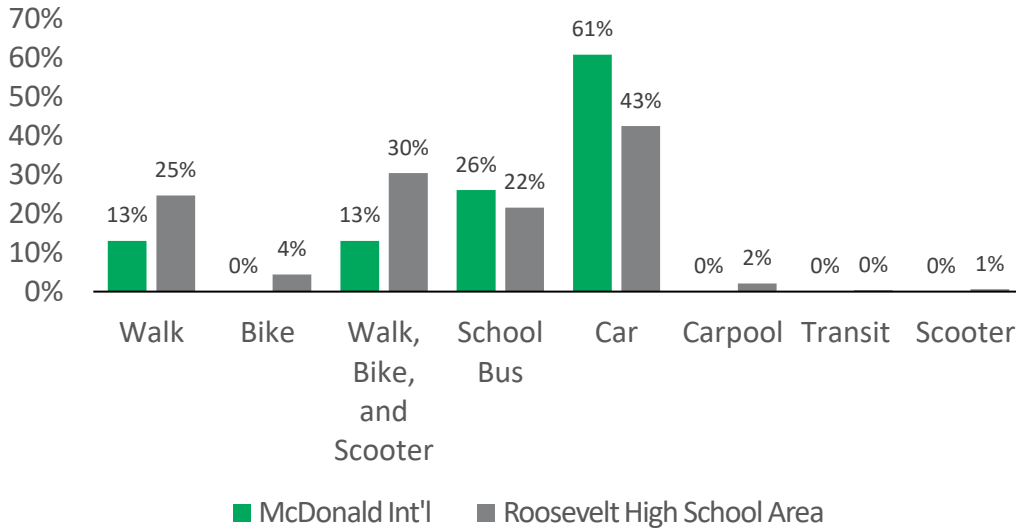

2023 K-5 School Travel Tally

McDonald International Elementary School

How are students getting to and from school?

- ## Roosevelt High School Area
- Bryant
 - Daniel Bagley
 - Cascadia
 - Decatur
 - Green Lake
 - Laurelhurst
 - **McDonald International**
 - Sand Point
 - John Stanford International
 - Thornton Creek
 - View Ridge

How has getting to and from school changed over time?

13%
Students getting to your school in an active way

Notes

Walking and biking is increasing across the district!

McDonald's response rate was low so responses may not accurately depict the whole school.