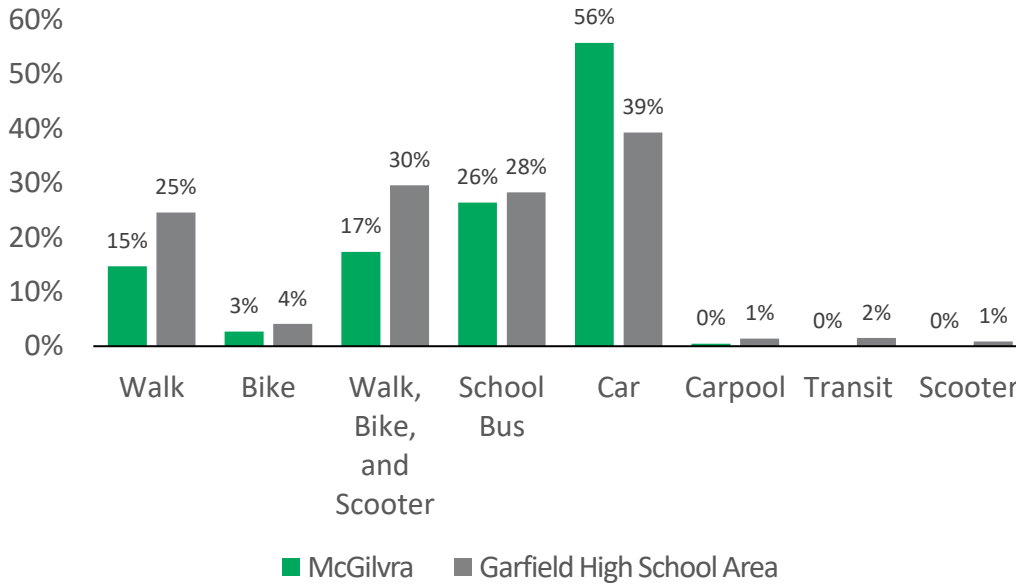

2023 K-5 School Travel Tally

McGilvra Elementary School

How are students getting to and from school?

- ## Garfield High School Area
- Bailey Gatzert
 - Leschi
 - Lowell
 - Thurgood Marshall
 - **McGilvra**
 - Montlake
 - Stevens
 - Madrona
 - TOPS

17%
Students getting to your school in an active way

How has getting to and from school changed over time?

Notes

Walking and biking to school is increasing across the district!