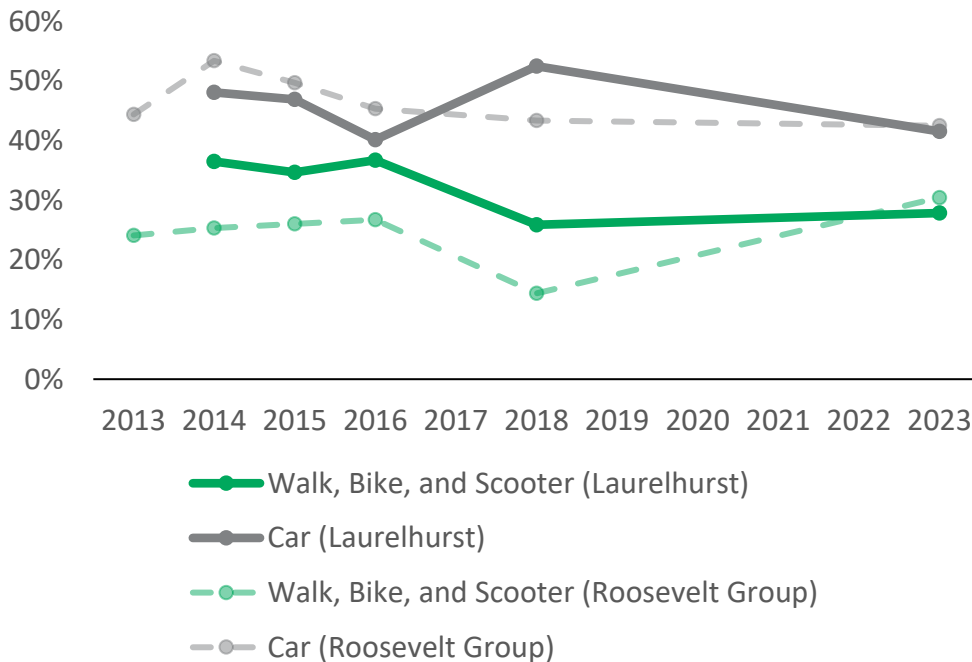

2023 K-5 School Travel Tally

Laurelhurst Elementary School

How are students getting to and from school?

Roosevelt High School Area

- Daniel Bagley
- Bryant
- Cascadia
- Green Lake
- Laurelhurst
- McDonald International
- Sand Point
- John Stanford International
- Thornton Creek
- View Ridge
- Decatur

How has getting to and from school changed over time?

28%

Students getting to your school in an active way

Notes

Walking and biking is increasing across the district!