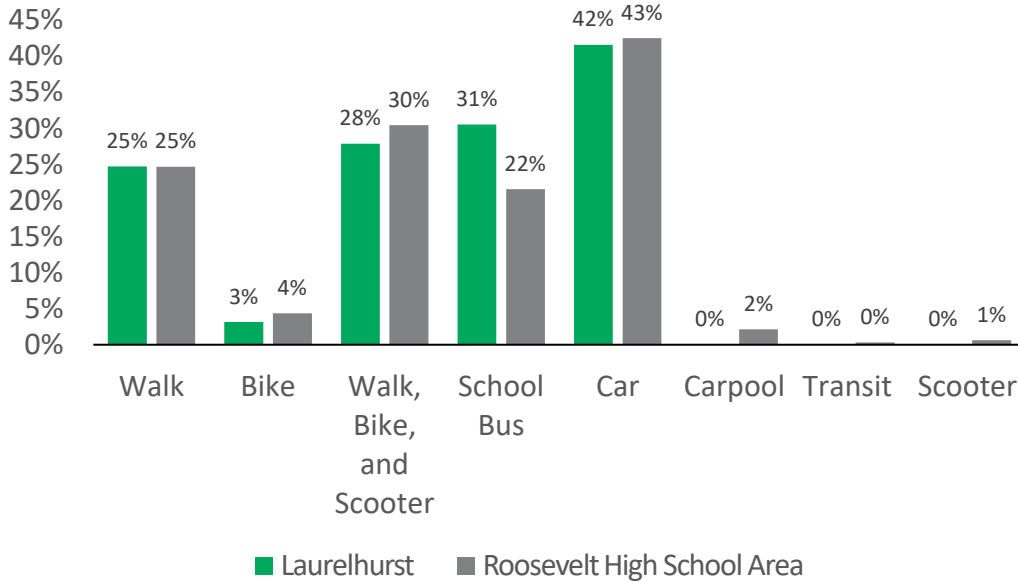

2023 K-5 School Travel Tally

Laurelhurst Elementary School

How are students getting to and from school?

Roosevelt High School Area

- Daniel Bagley
- Bryant
- Cascadia
- Green Lake
- Laurelhurst
- McDonald International
- Sand Point
- John Stanford International
- Thornton Creek
- View Ridge
- Decatur

How has getting to and from school changed over time?

28%

Students getting to your school in an active way

Notes

Walking and biking is increasing across the district!