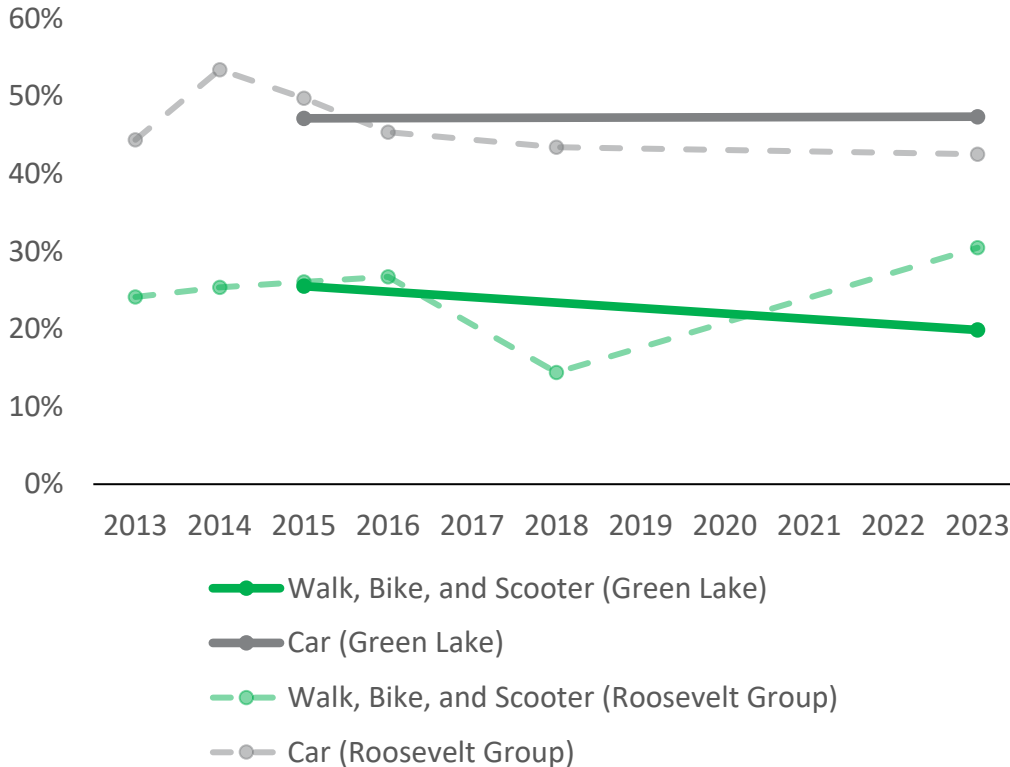

2023 K-5 School Travel Tally

Green Lake Elementary School

How are students getting to and from school?

How has getting to and from school changed over time?

- ## Roosevelt High School Area
- Bryant
 - Daniel Bagley
 - Cascadia
 - Decatur
 - **Green Lake**
 - Laurelhurst
 - McDonald International
 - Sand Point
 - John Stanford International
 - Thornton Creek
 - View Ridge

20%
Students getting to your school in an active way

Notes

Walking and biking is increasing across the district!