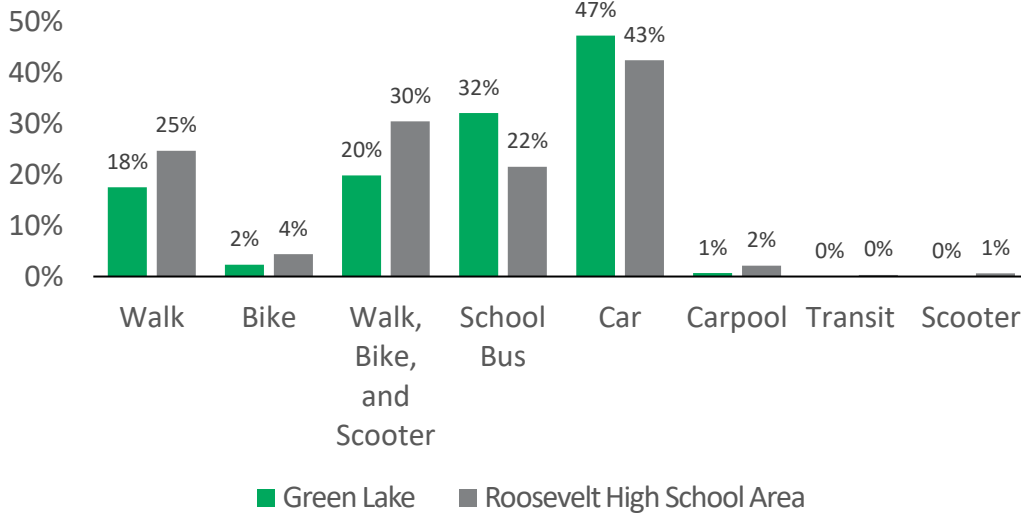

2023 K-5 School Travel Tally

Green Lake Elementary School

How are students getting to and from school?

How has getting to and from school changed over time?

- ## Roosevelt High School Area
- Bryant
 - Daniel Bagley
 - Cascadia
 - Decatur
 - **Green Lake**
 - Laurelhurst
 - McDonald International
 - Sand Point
 - John Stanford International
 - Thornton Creek
 - View Ridge

20%
Students getting to your school in an active way

Notes

Walking and biking is increasing across the district!