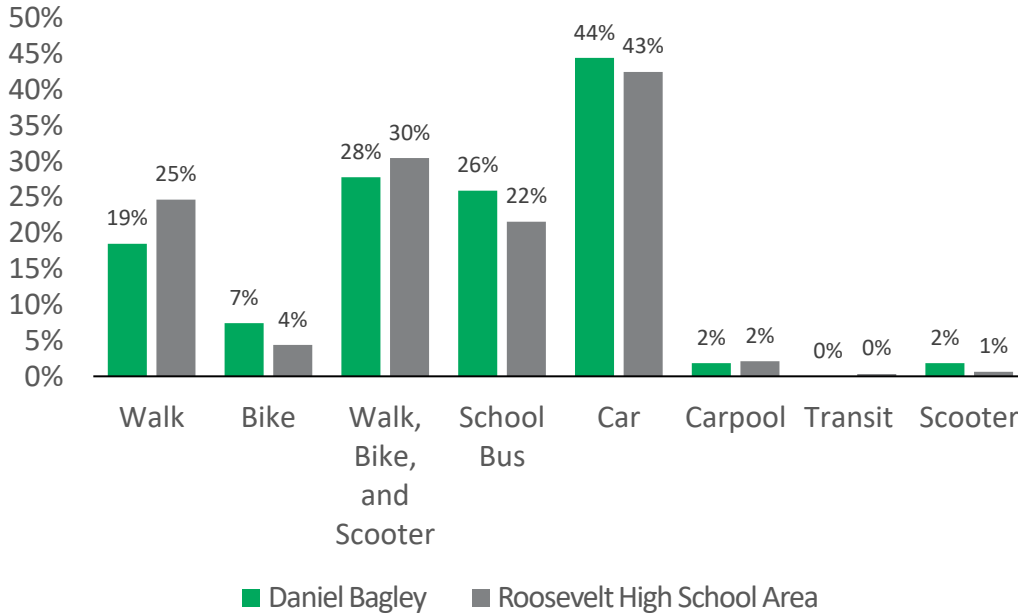

2023 K-5 School Travel Tally

Daniel Bagley Elementary School

How are students getting to and from school?

- ## Roosevelt High School Area
- Daniel Bagley
 - Bryant
 - Cascadia
 - Green Lake
 - Laurelhurst
 - McDonald International
 - Sand Point
 - John Stanford International
 - Thornton Creek
 - View Ridge
 - Decatur

How has getting to and from school changed over time?

28%
Students getting to your school in an active way

Notes

Walking and biking is increasing across the district!

Daniel Bagley's response rate was low so responses may not accurately depict the whole school.