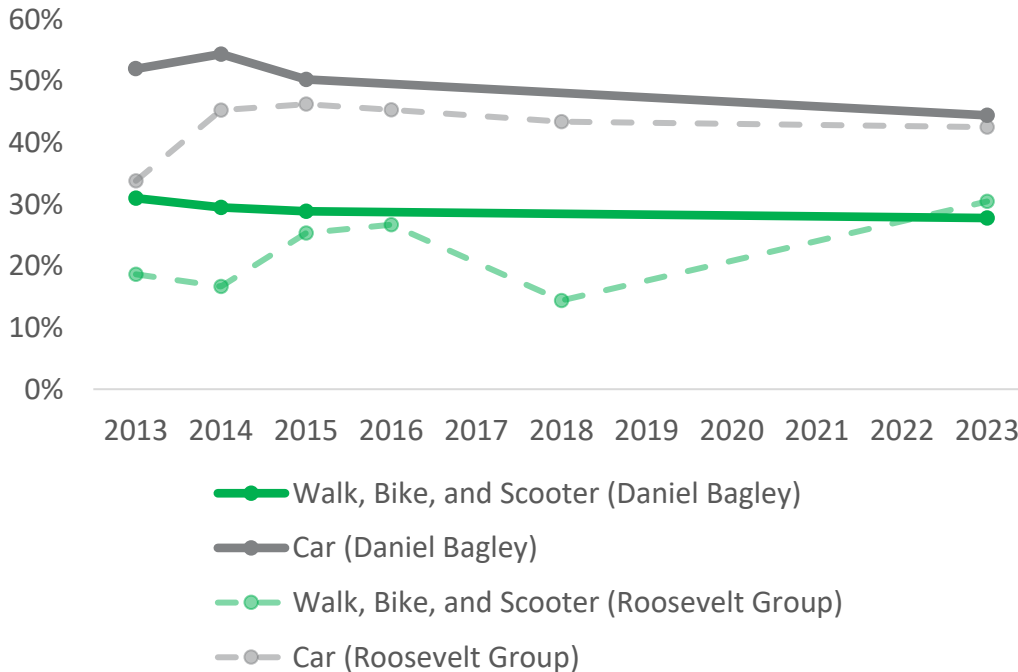

2023 K-5 School Travel Tally

Daniel Bagley Elementary School

How are students getting to and from school?

- ## Roosevelt High School Area
- Daniel Bagley
 - Bryant
 - Cascadia
 - Green Lake
 - Laurelhurst
 - McDonald International
 - Sand Point
 - John Stanford International
 - Thornton Creek
 - View Ridge
 - Decatur

How has getting to and from school changed over time?

28%
Students getting to your school in an active way

Notes

Walking and biking is increasing across the district!

Daniel Bagley's response rate was low so responses may not accurately depict the whole school.