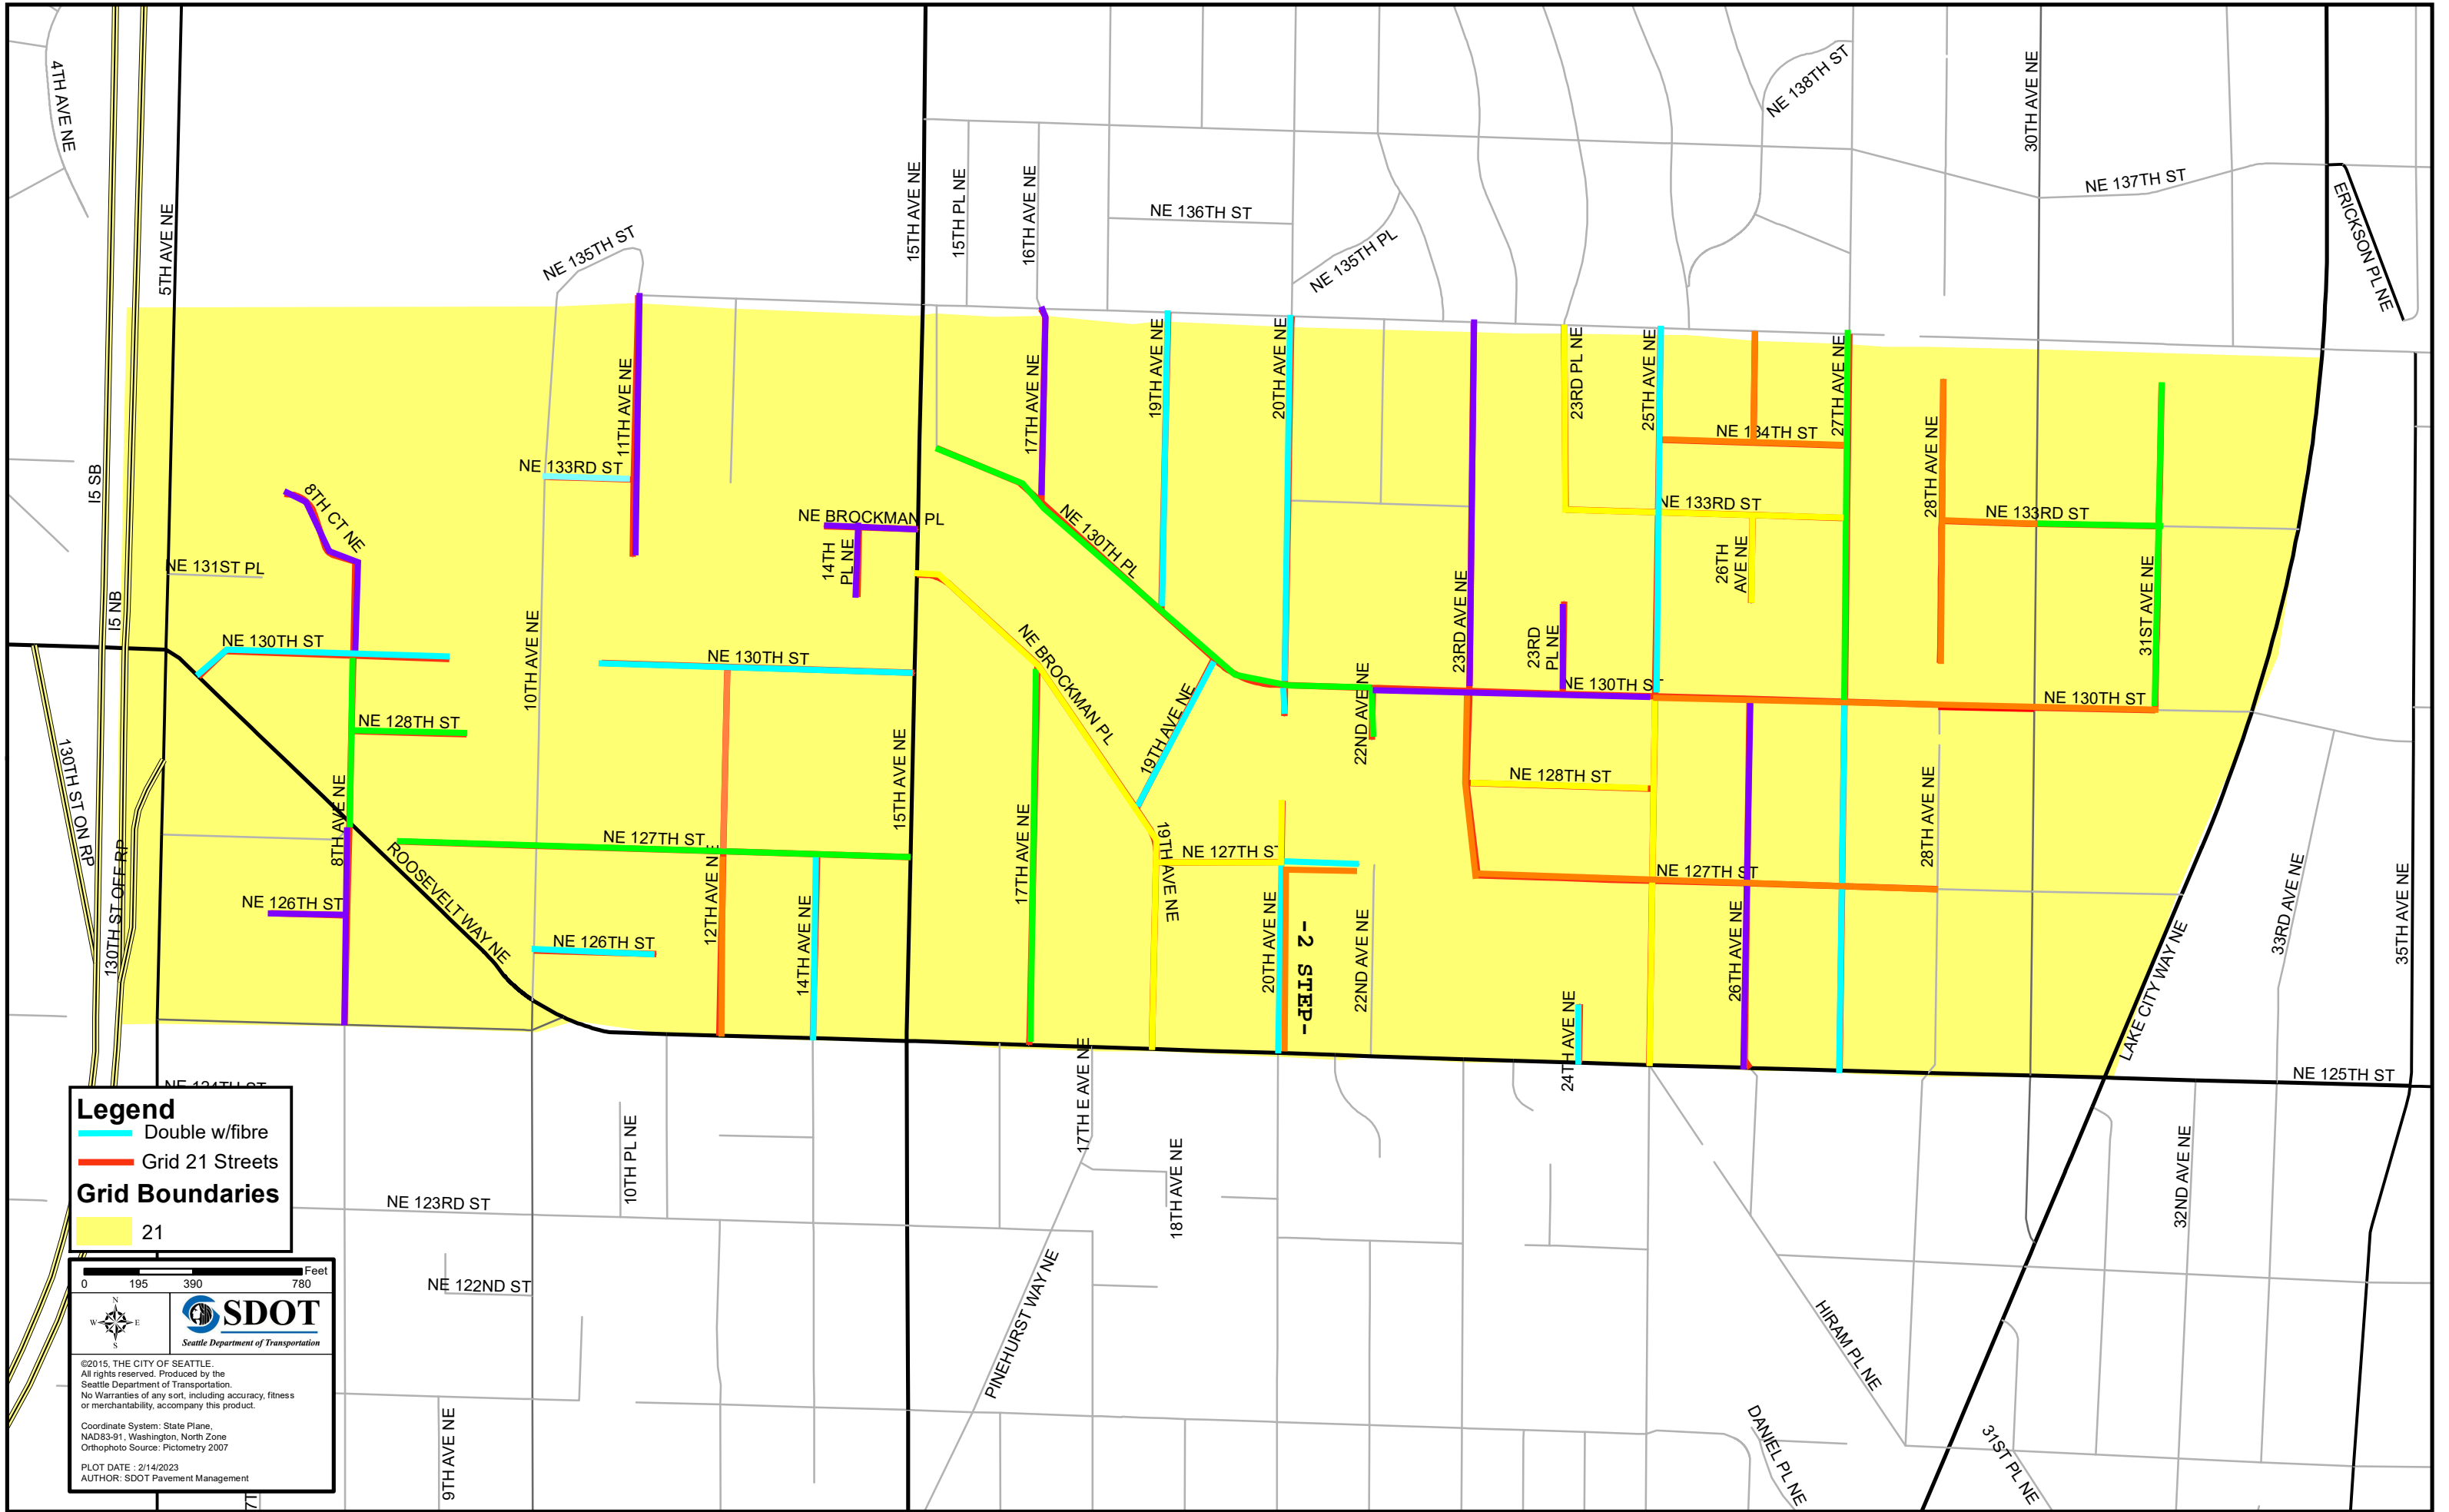

GRID 21

Legend
Double w/fibre
Grid 21 Streets
Grid Boundaries
21

0 195 390 780 Feet
SDOT
Seattle Department of Transportation
©2015, THE CITY OF SEATTLE. All rights reserved. Produced by the Seattle Department of Transportation. No Warranties of any sort, including accuracy, fitness or merchantability, accompany this product.
Coordinate System: State Plane, NAD83-91, Washington, North Zone
Orthophoto Source: Pictometry 2007
PLOT DATE : 2/14/2023
AUTHOR: SDOT Pavement Management