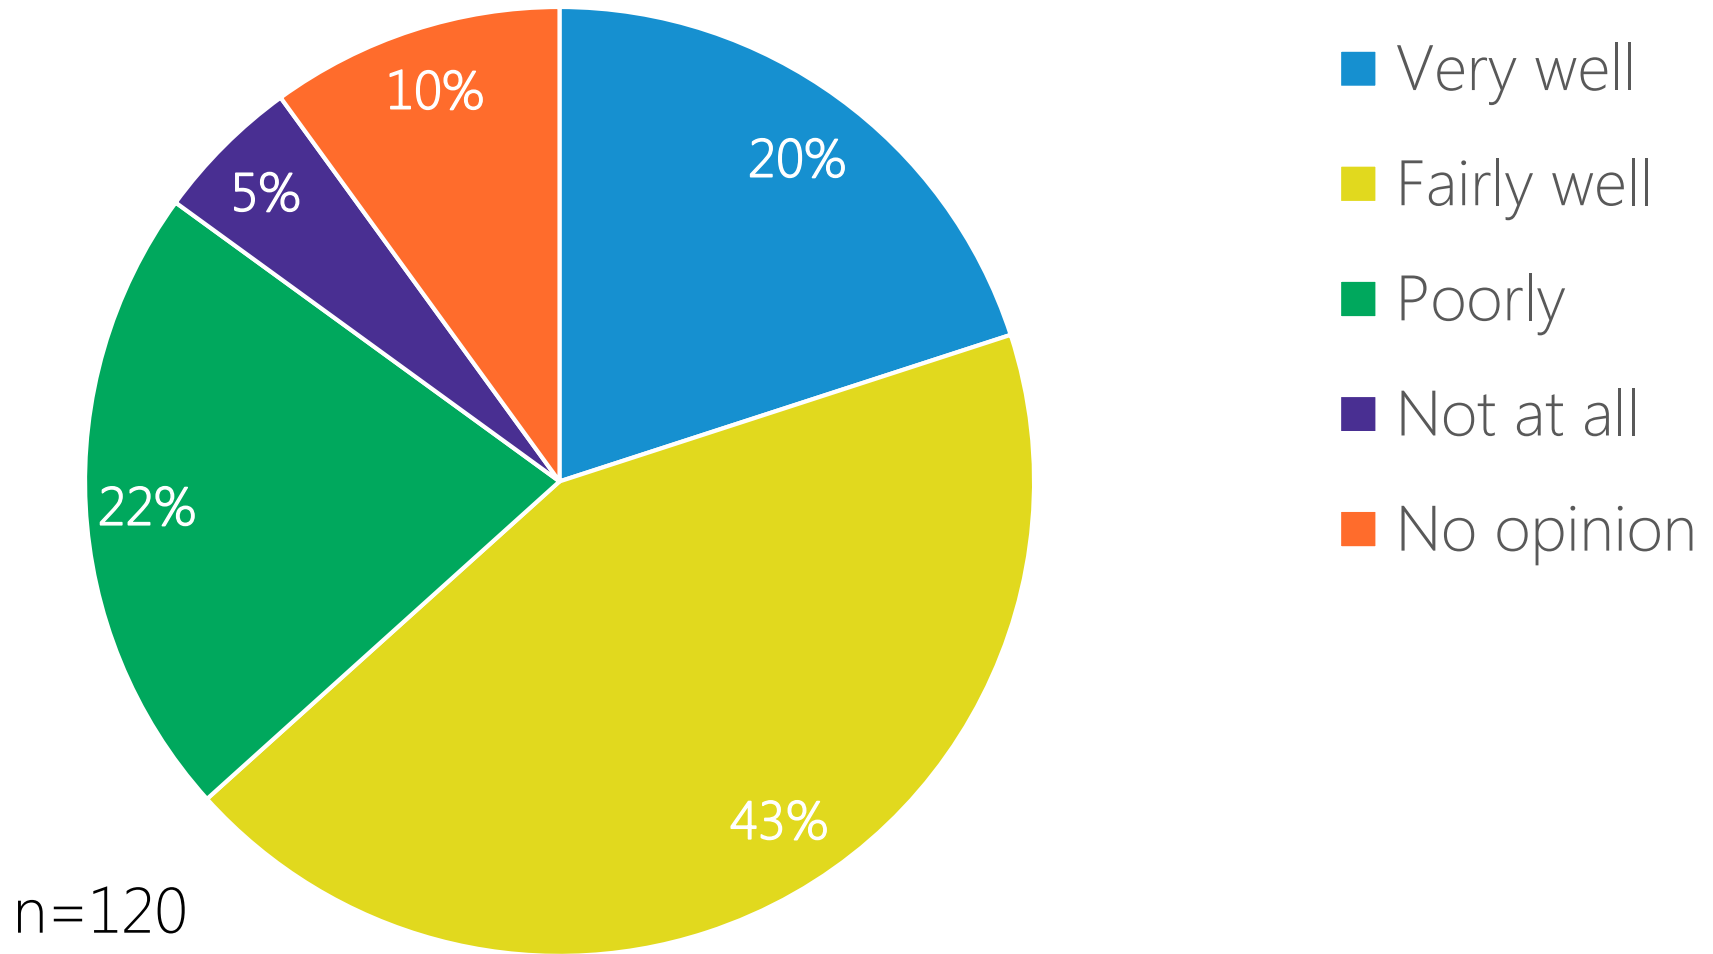

(If in an RPZ) How well do you think the RPZ you live in is working?