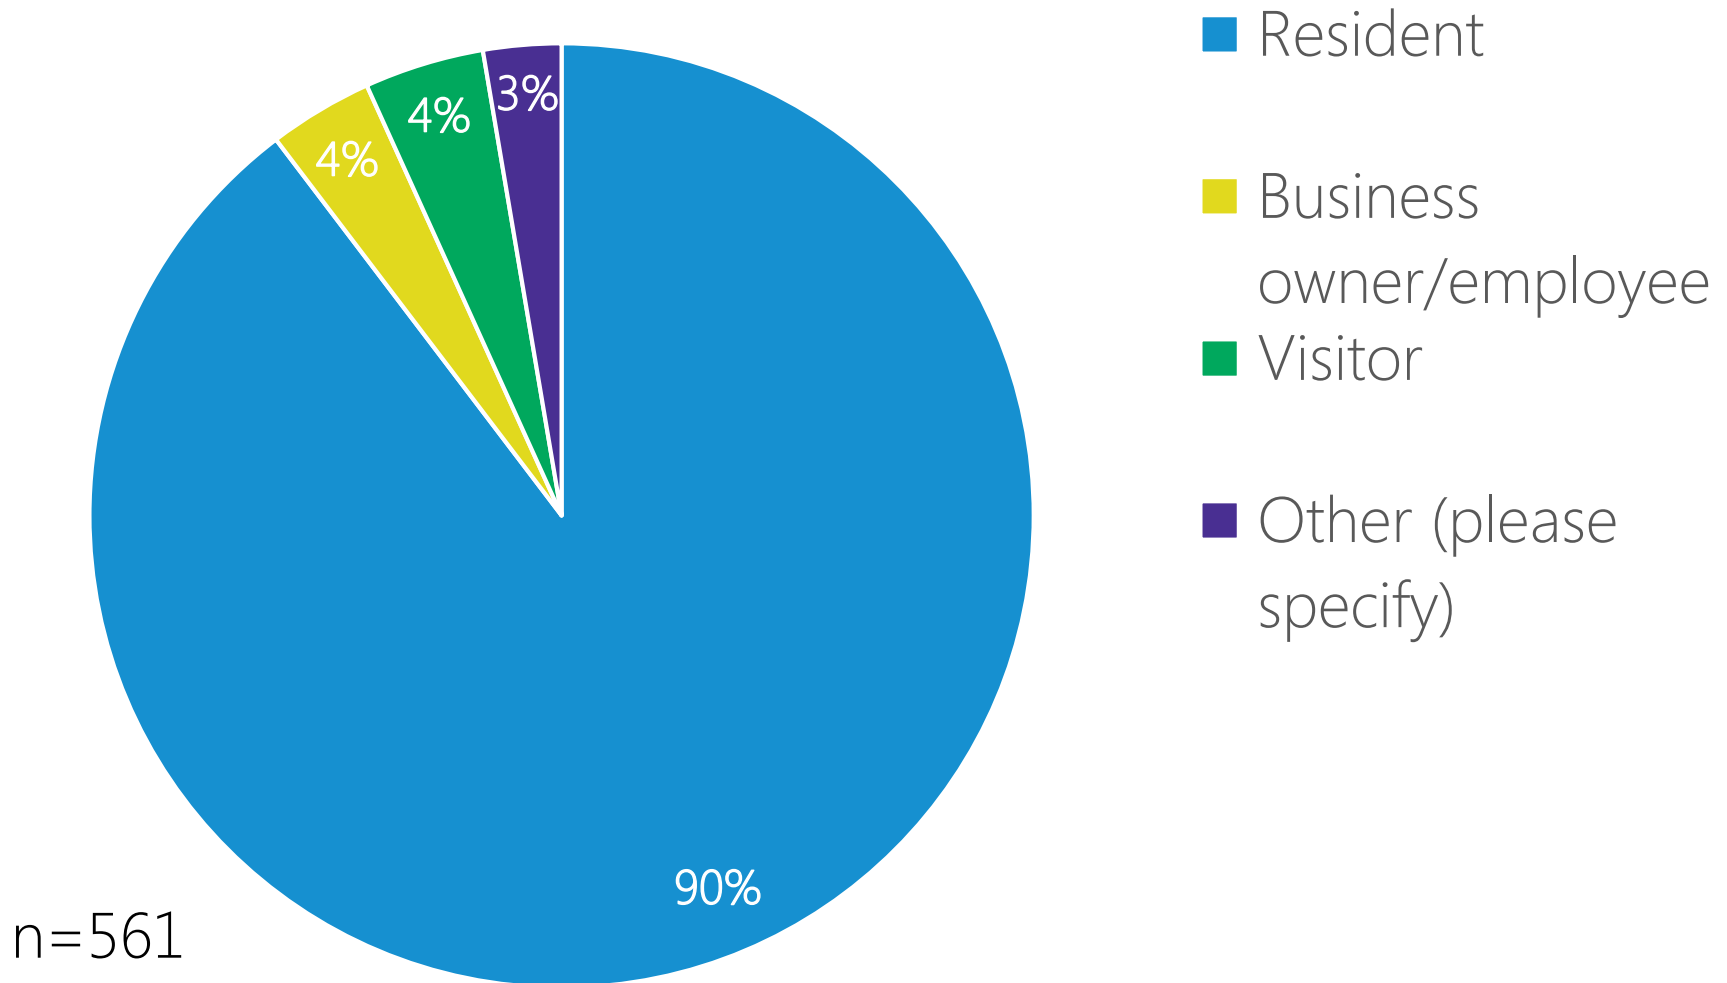

Are you primarily a Wallingford: