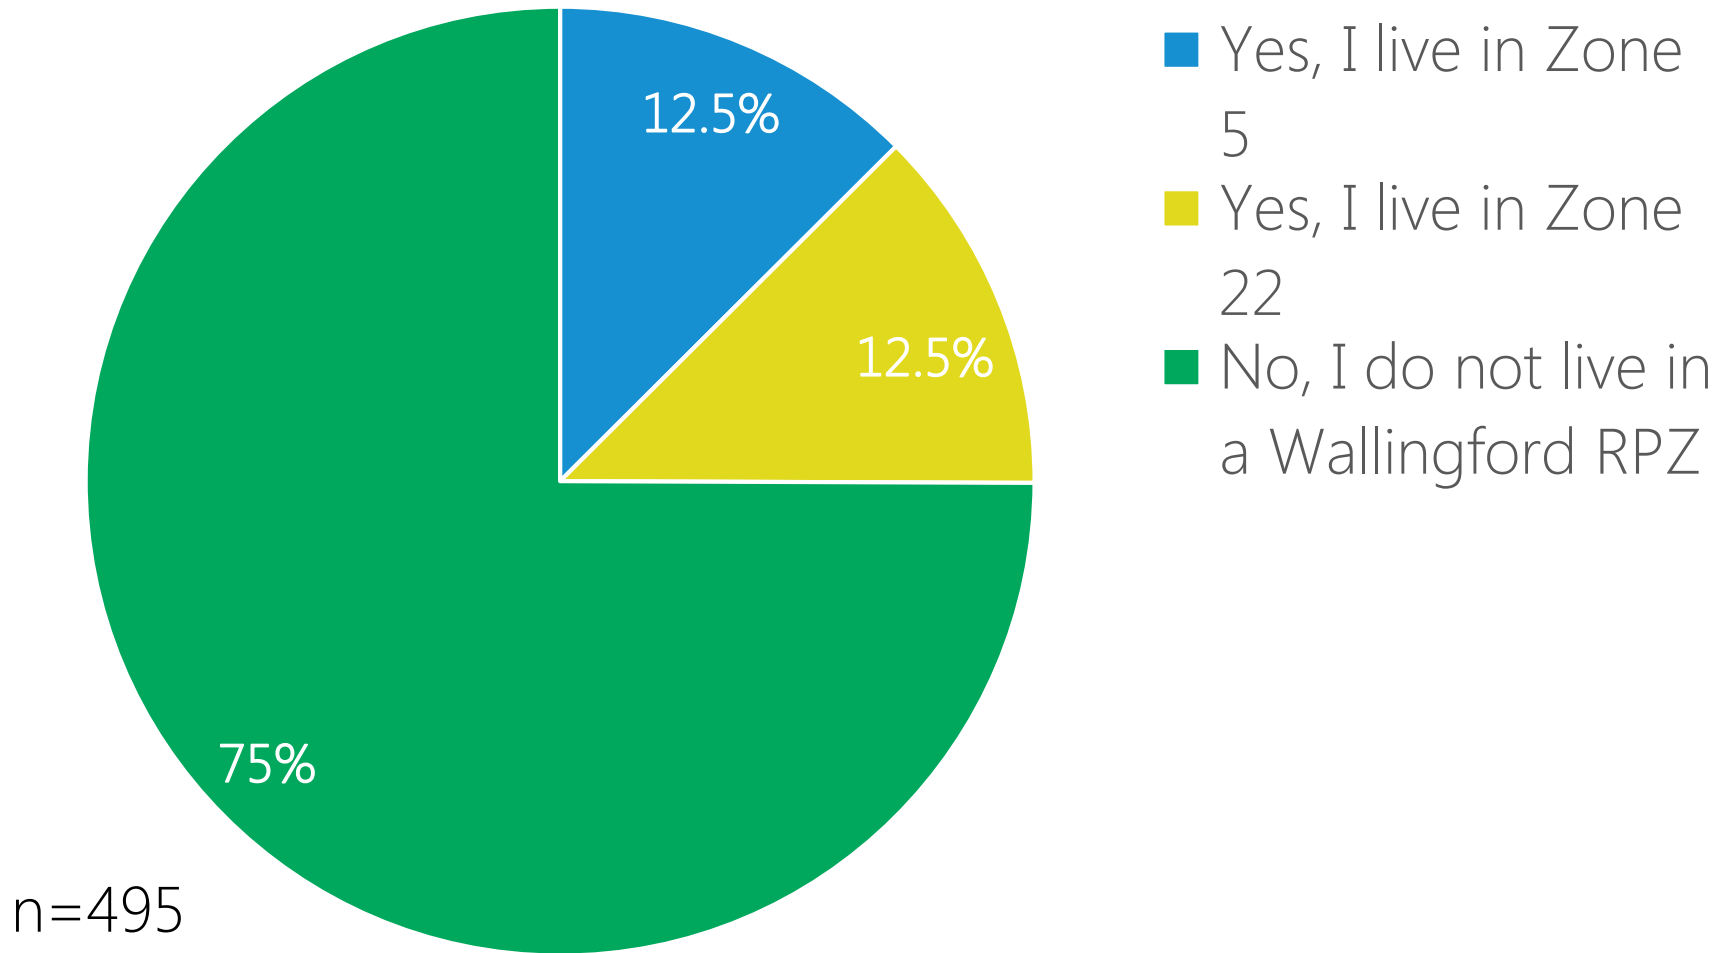

(All residents) Do you currently live in an RPZ?