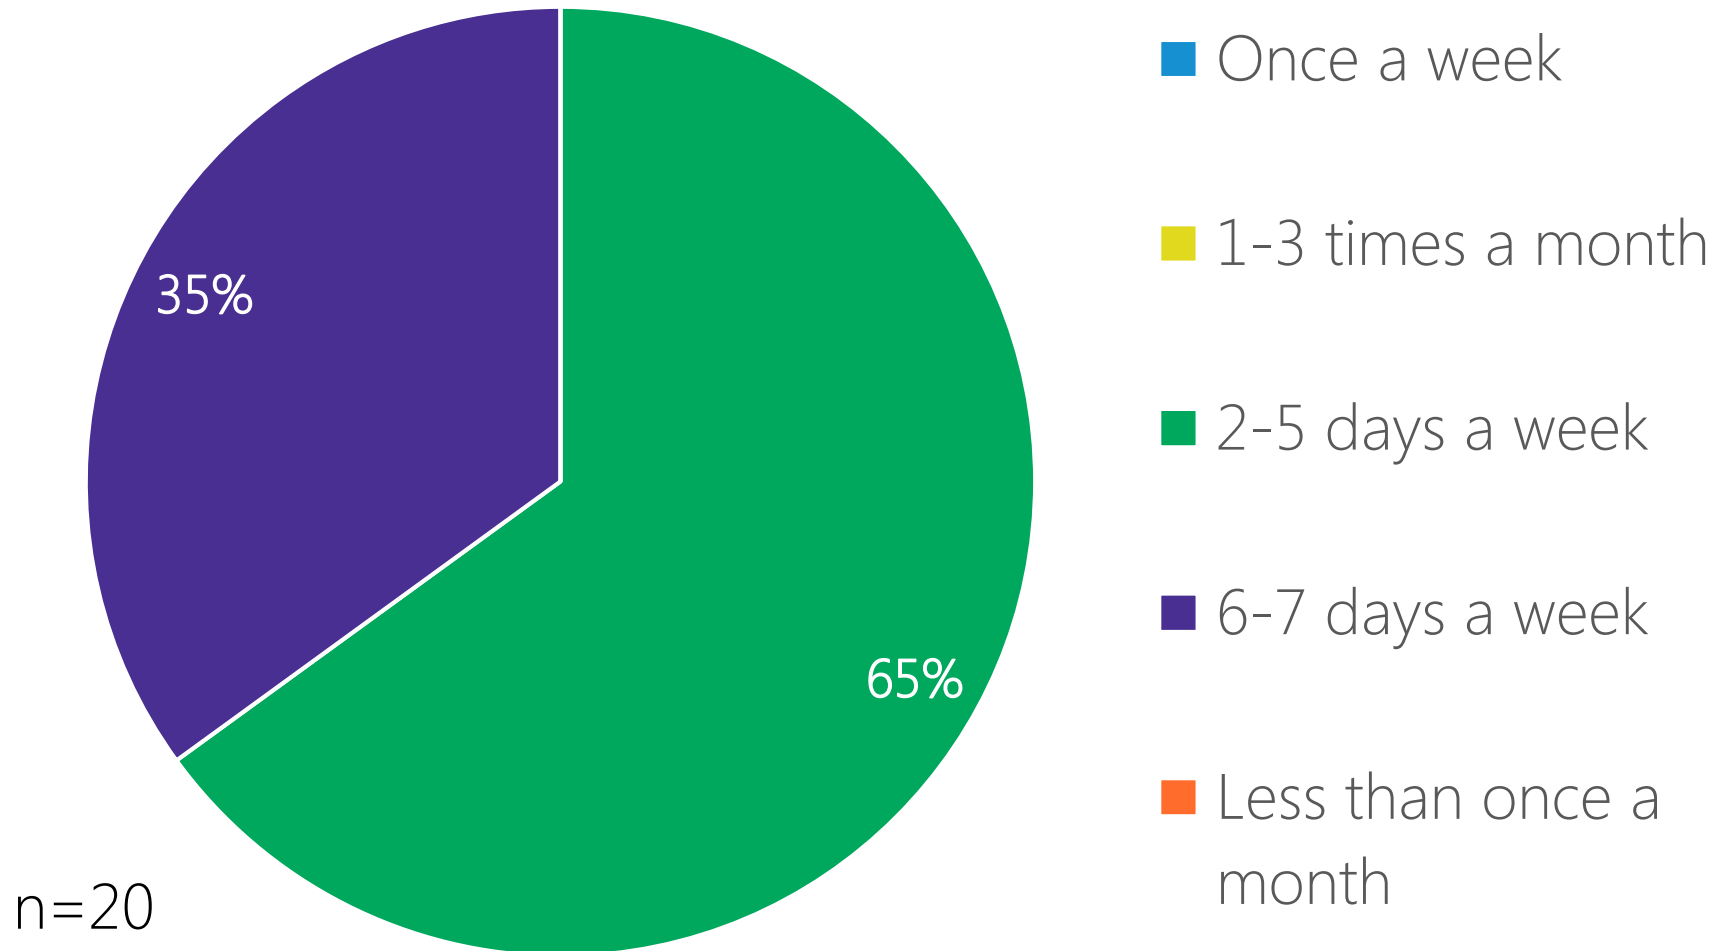

(Business) How often do you travel to and from Wallingford?