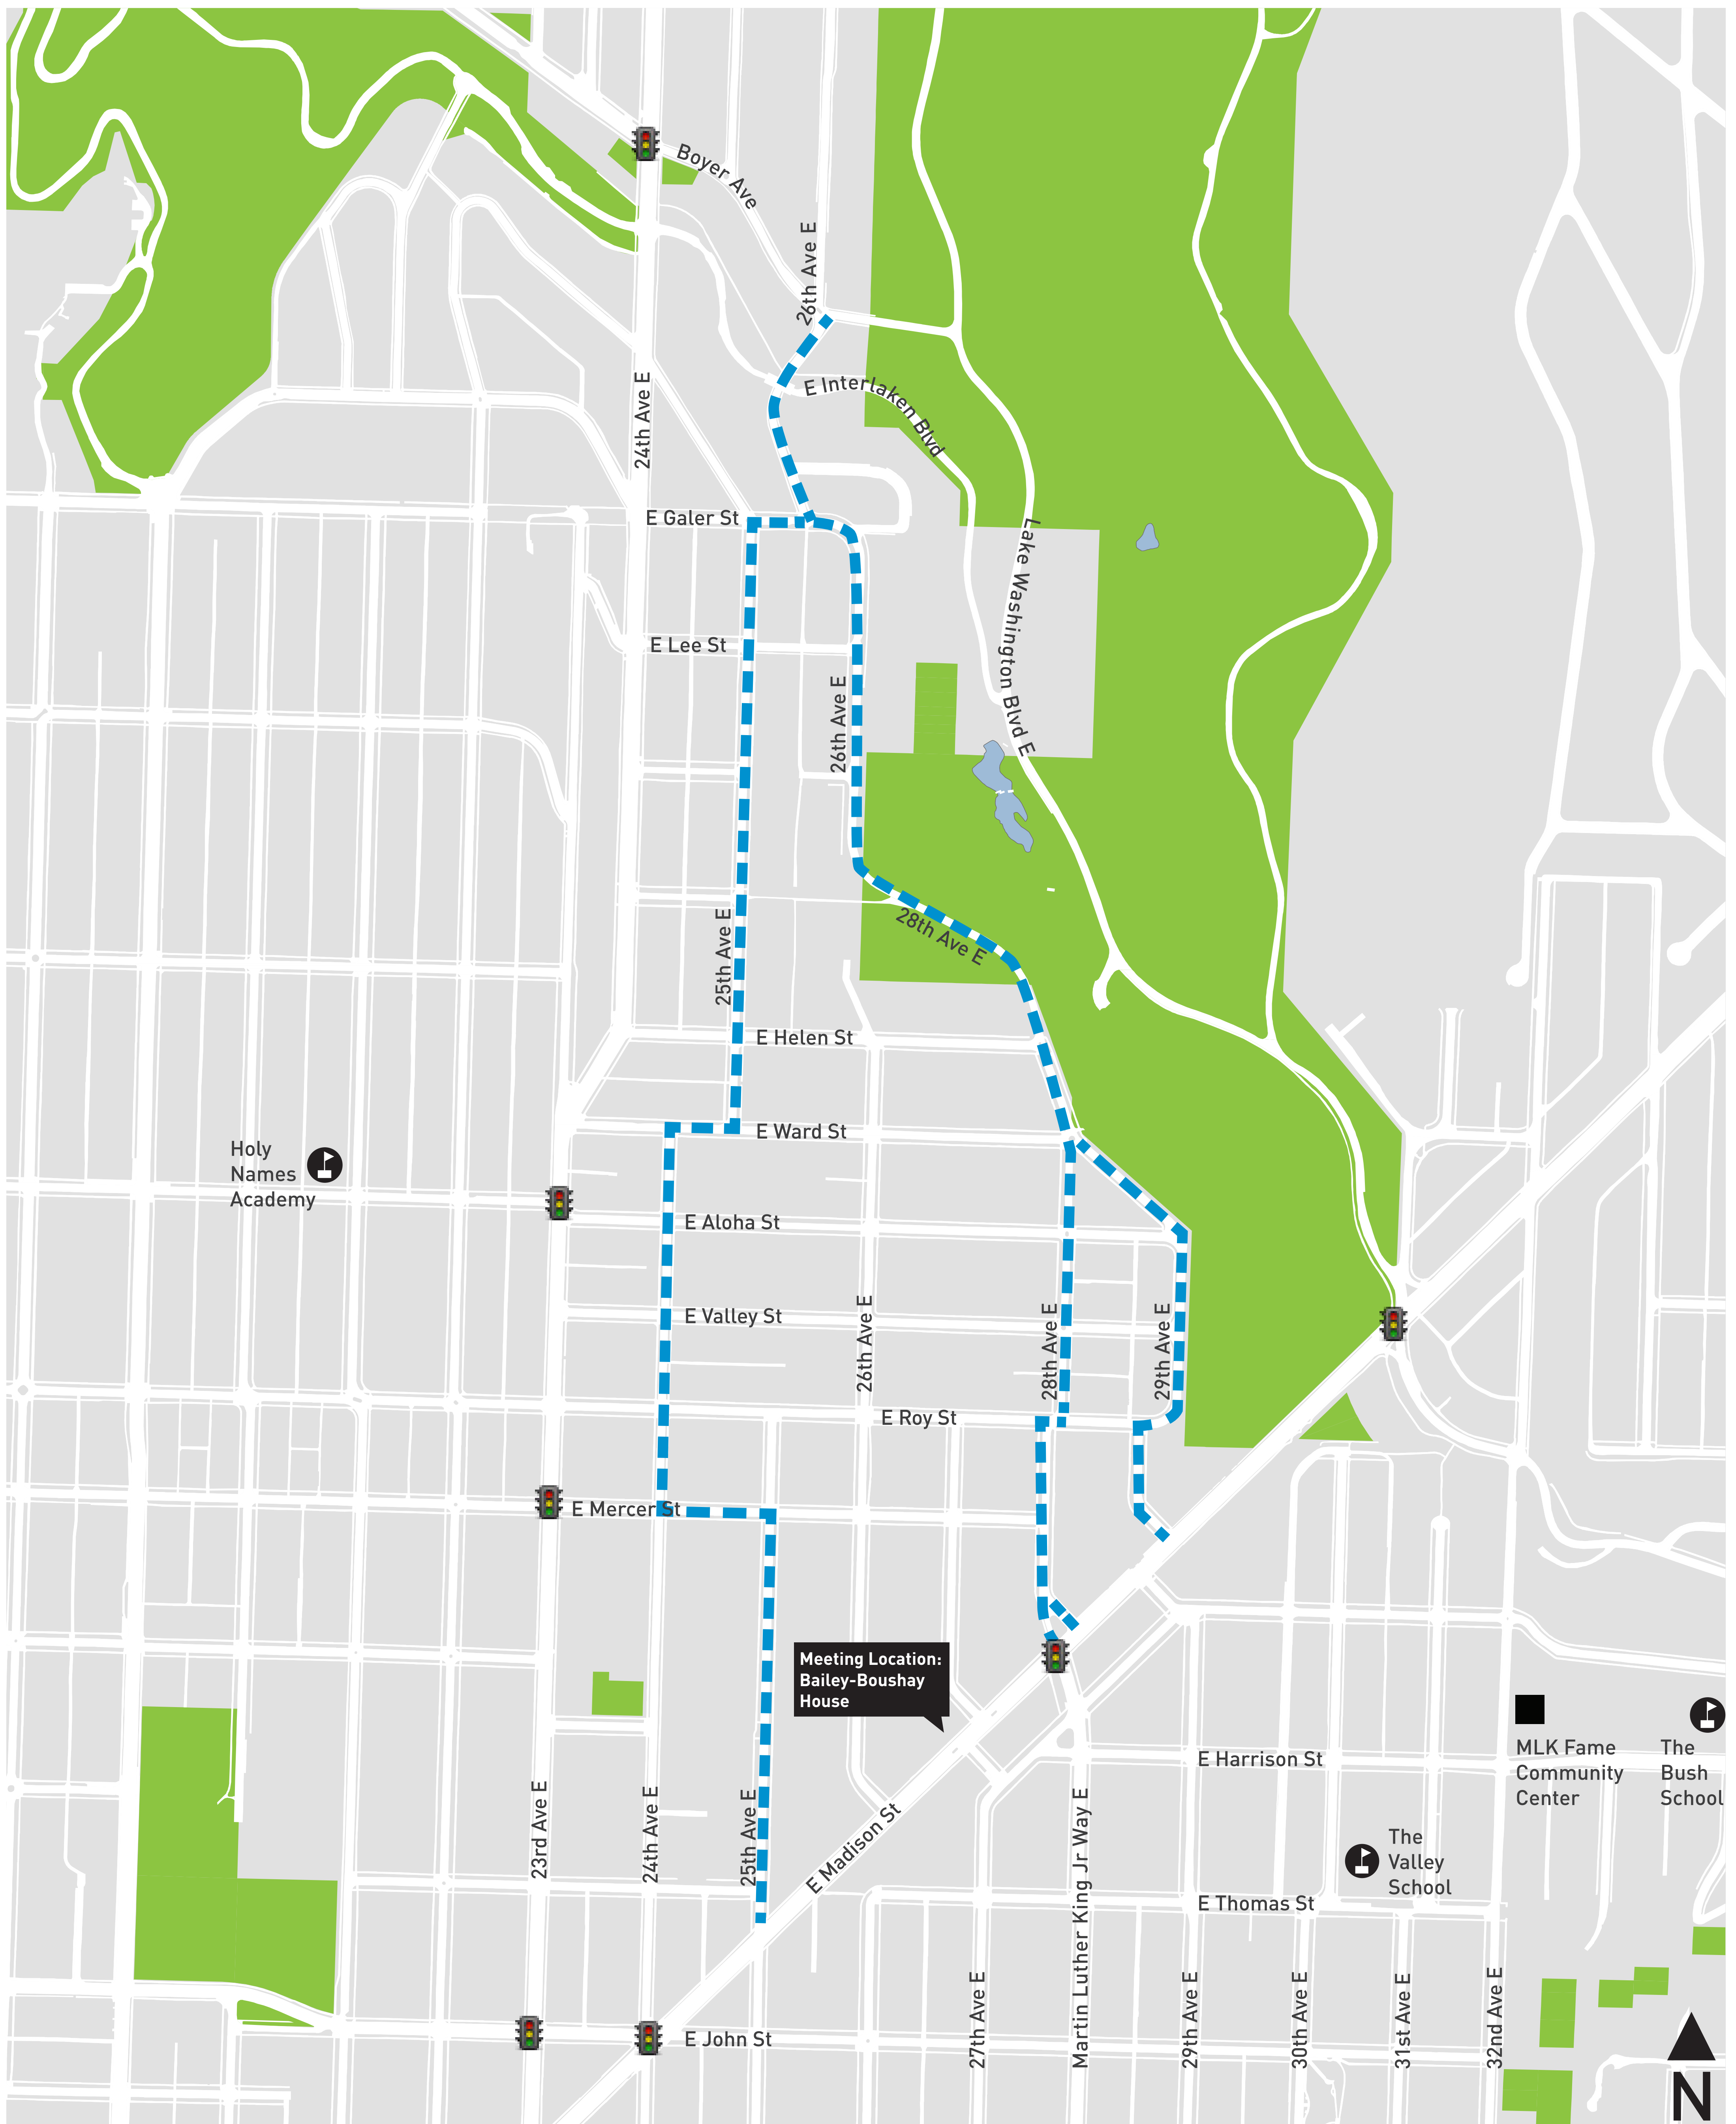

# Potential Routes for the Lake Washington Loop Neighborhood Greenway

*Add your ideas and comments to the map!*

## LEGEND

Potential Greenway Route

School

Traffic Signal