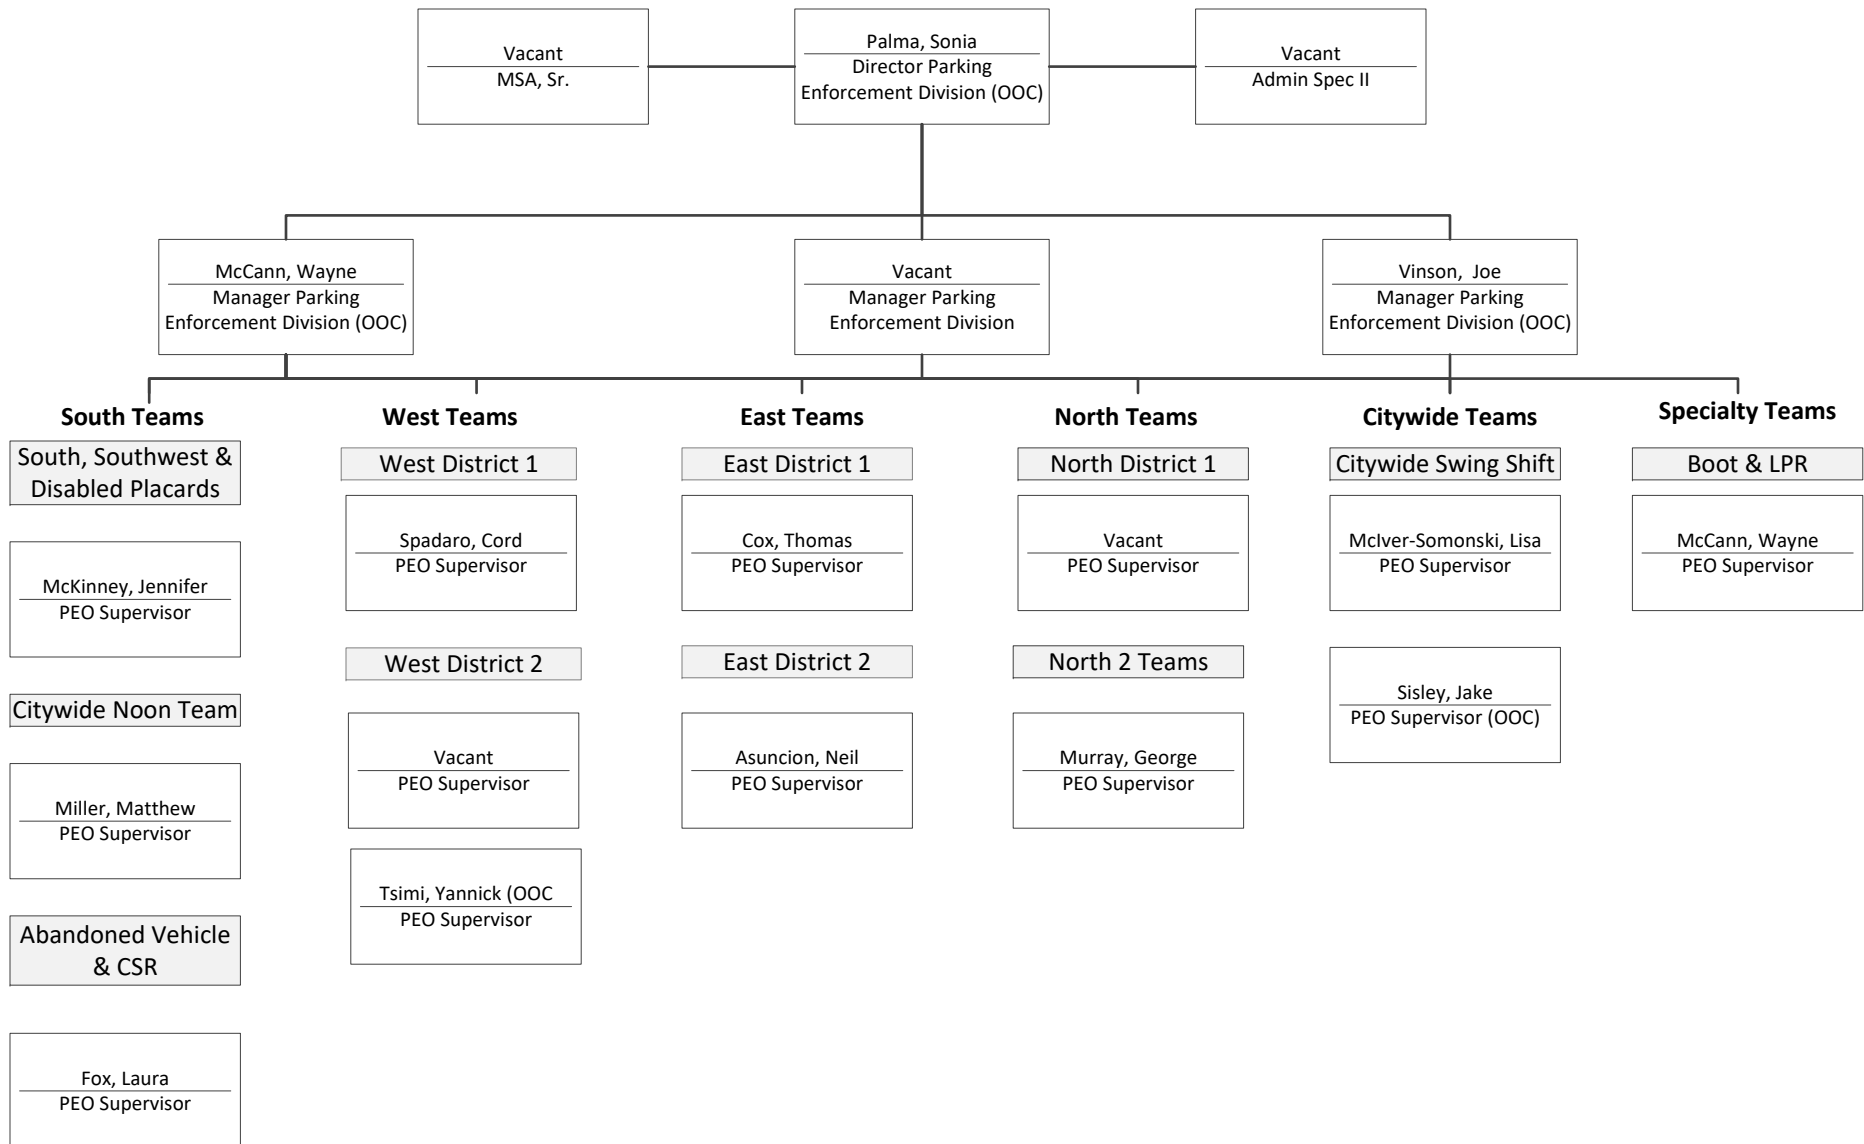

Capital Projects

Real Property & Environmental Services

November 2022

Seattle Department of Transportation

Project Development

November 2022

*Caylen Beauty is the Corridors Manager (OOC) until October 2022, while Sara Zora focuses on Reconnect West Seattle

Seattle Department of Transportation

Parking Enforcement Division

November 2022

Seattle Department of Transportation

Parking Enforcement Division

November 2022

North and South Teams

Vinson, Joe
Manager Parking
Enforcement Division
(OOC)