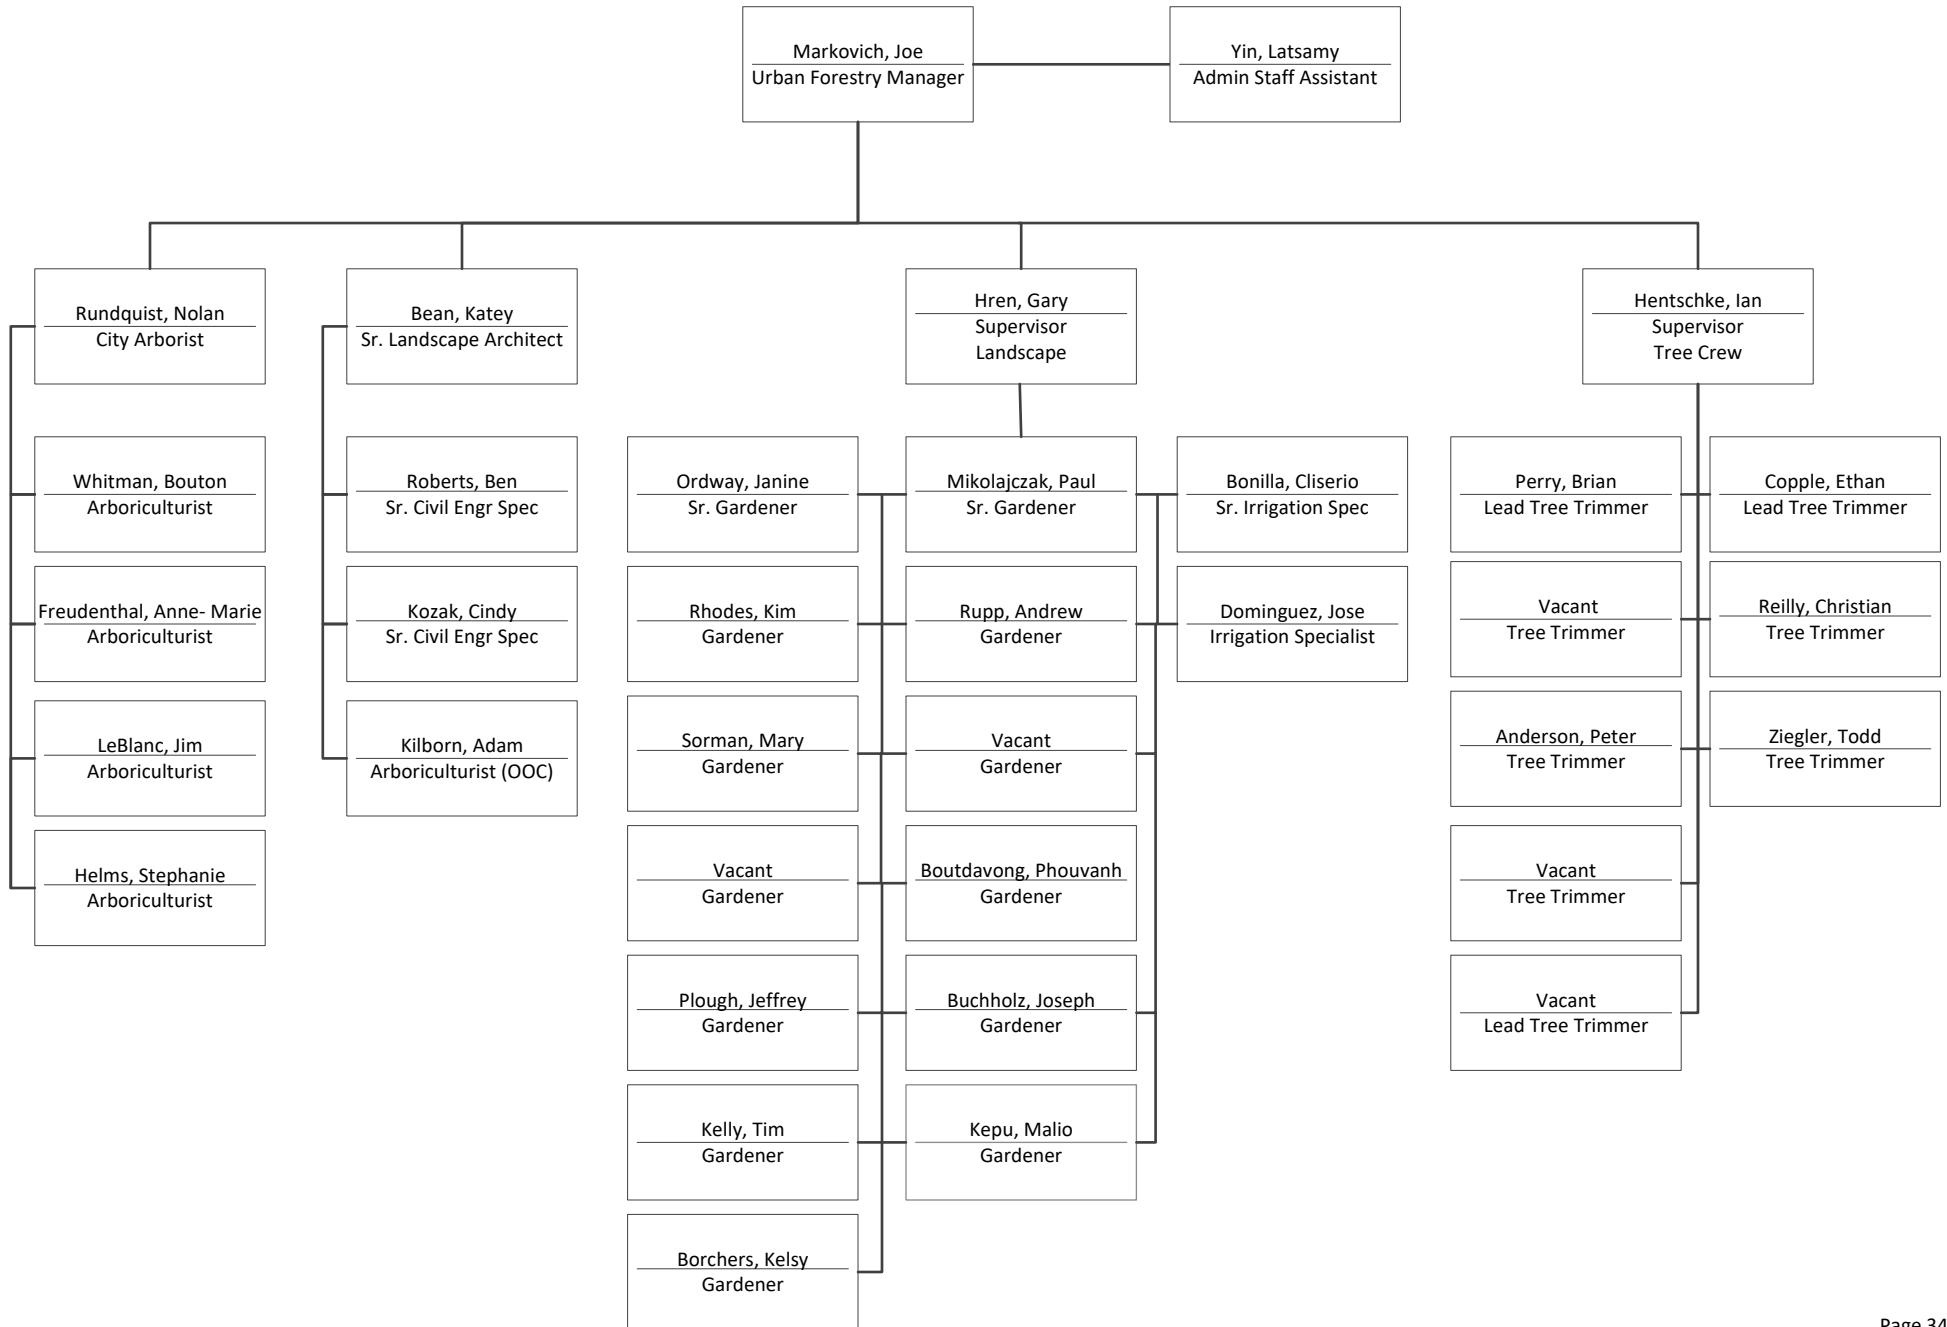

Bryant, Terrance
Lead Traffic Markings

Eagle, Bryan
Sr. Sign Painter

Coy, Alex
Lead Traffic Markings

Tyler, Lonnie
Traffic Marking Lead

Kolotolu, Trey
Traffic Marking Lead

Khurst, Tobin
Painter

Vacant
Traffic Marking Lead

November 2022

Seattle Department of Transportation

ROW Maintenance & Urban Forestry Division

November 2022

Seattle Department of Transportation

ROW Maintenance & Urban Forestry Division Urban Forestry

November 2022