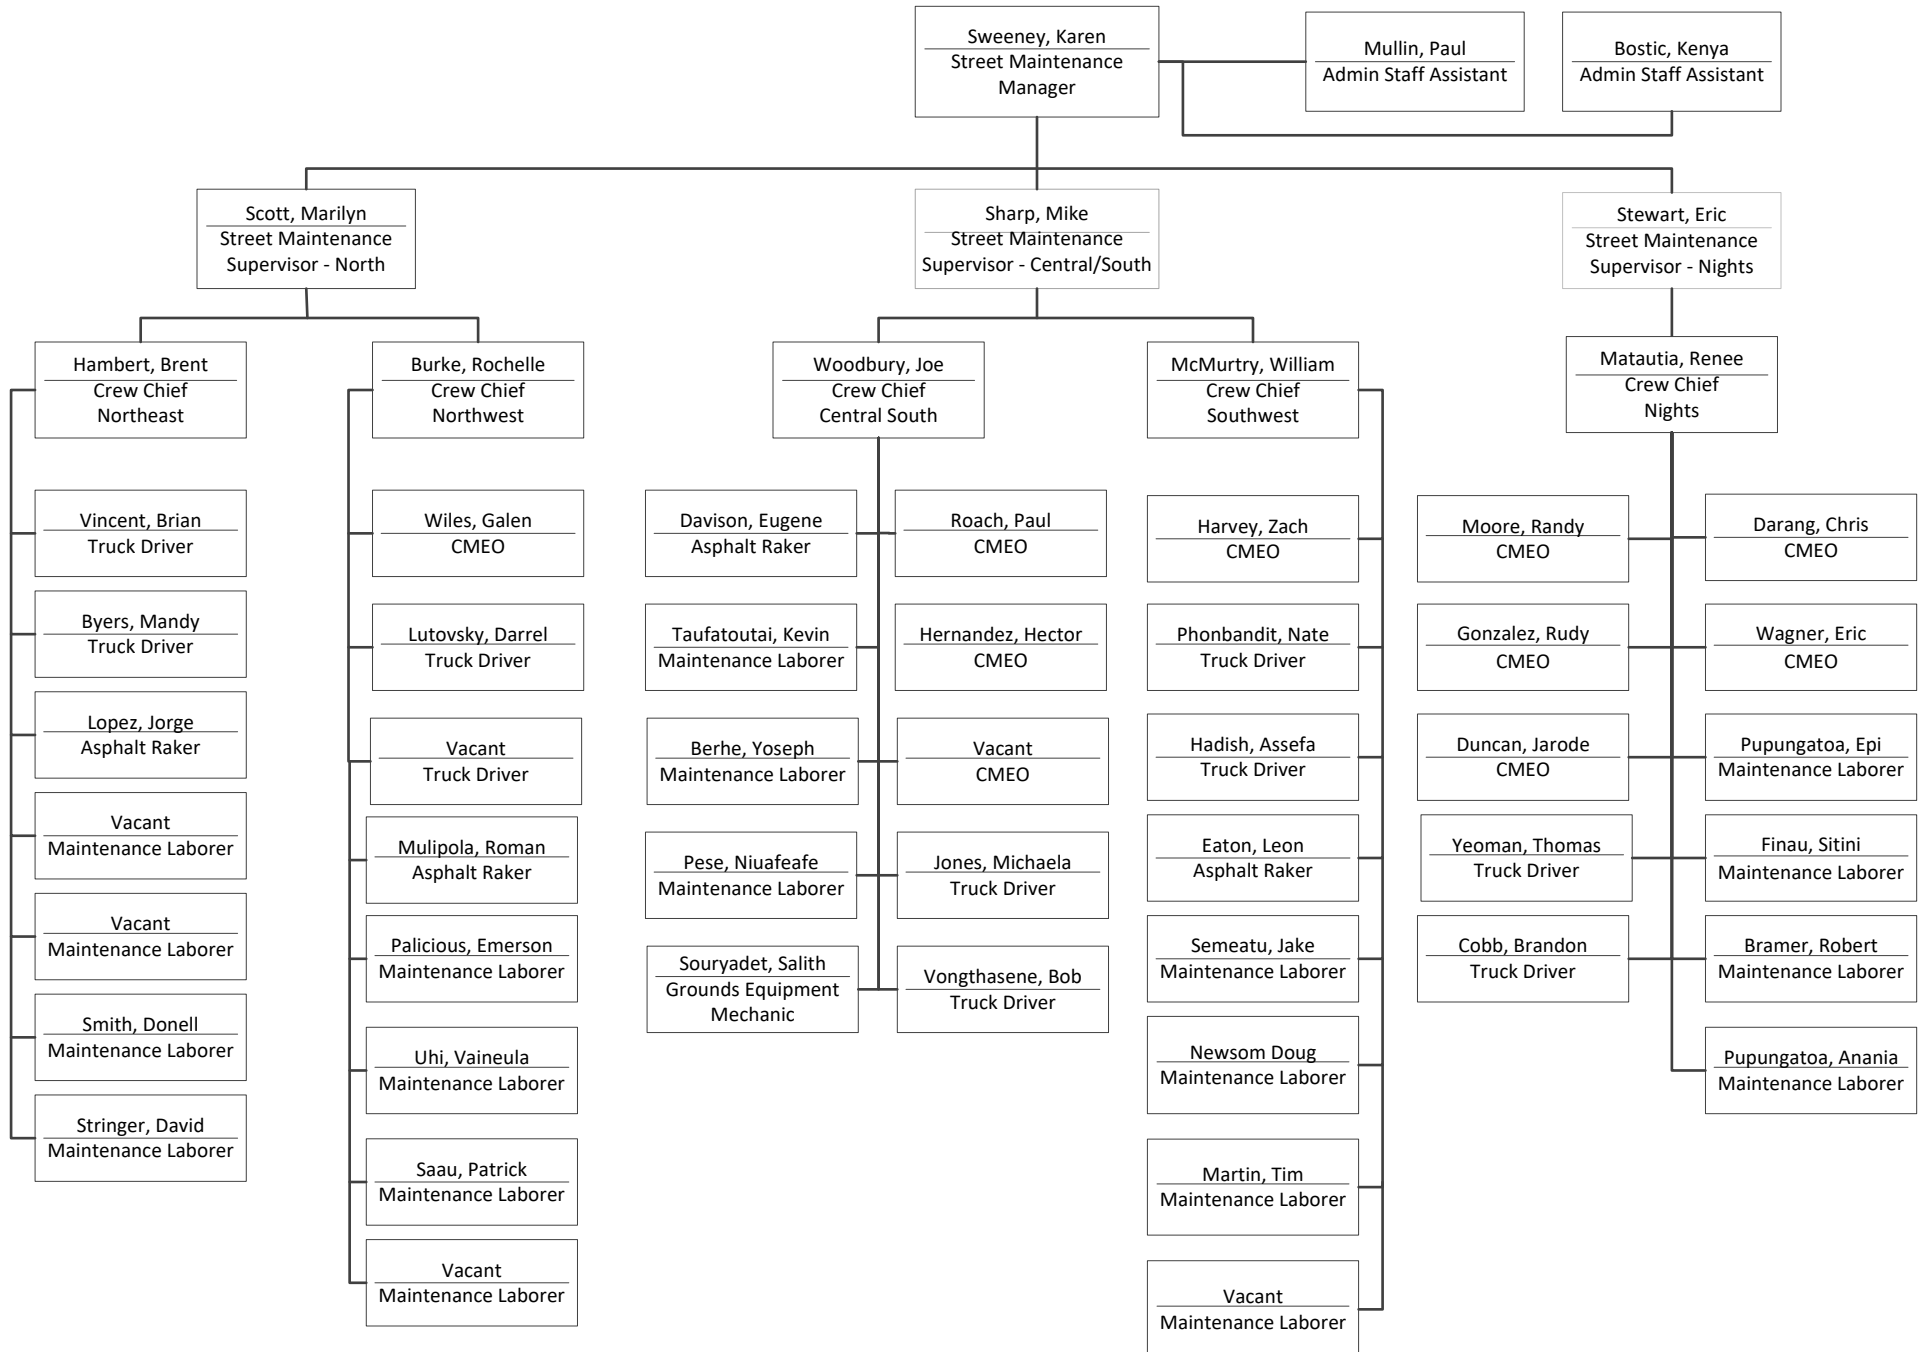

Seattle Department of Transportation

ROW Maintenance & Urban Forestry Division Street Maintenance

November 2022