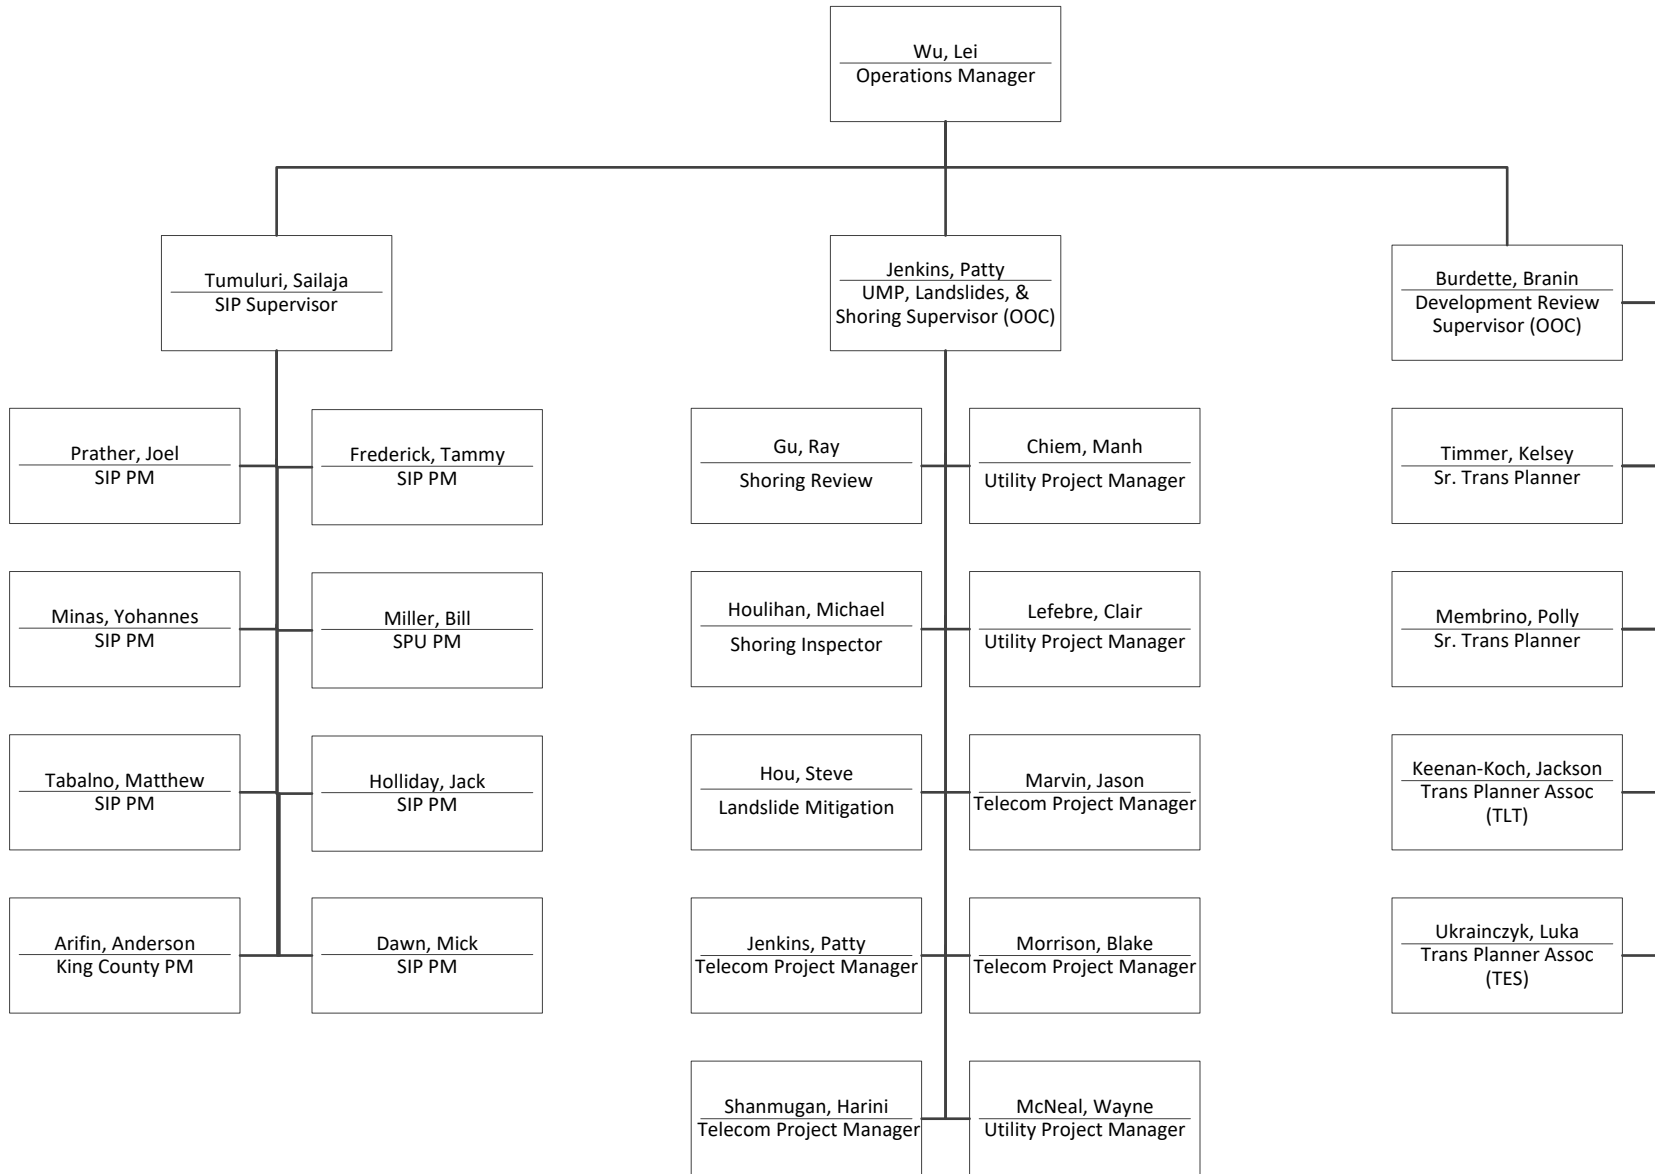

Street Use Public Space Management

November 2022

Seattle Department of Transportation

Street Use Operations Inspections

November 2022

Seattle Department of Transportation

Street Use
Operations Inspections

November 2022