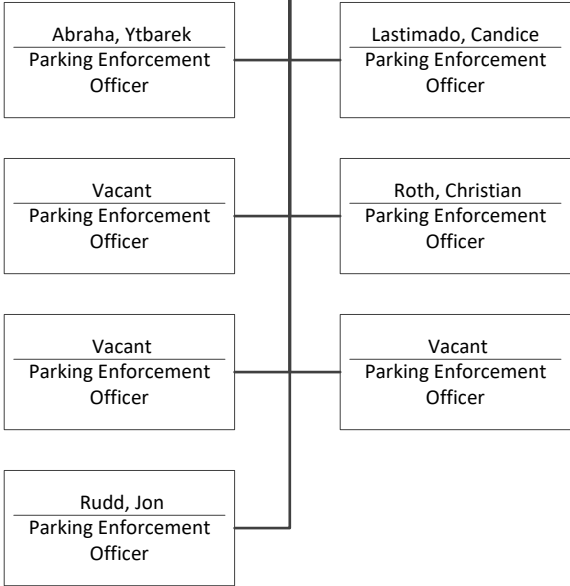

Seattle Department of Transportation

Parking Enforcement Division

November 2022

East Teams

McCann, Wayne
Manager Parking
Enforcement Division (OOO)

Vacant
Manager Parking
Enforcement Division

Vinson, Joe
Manager Parking
Enforcement Division (OOO)

East District 1
Cox, Thomas
Parking Enforcement
Supervisor

East District 2
Asuncion, Neil
Parking Enforcement
Supervisor