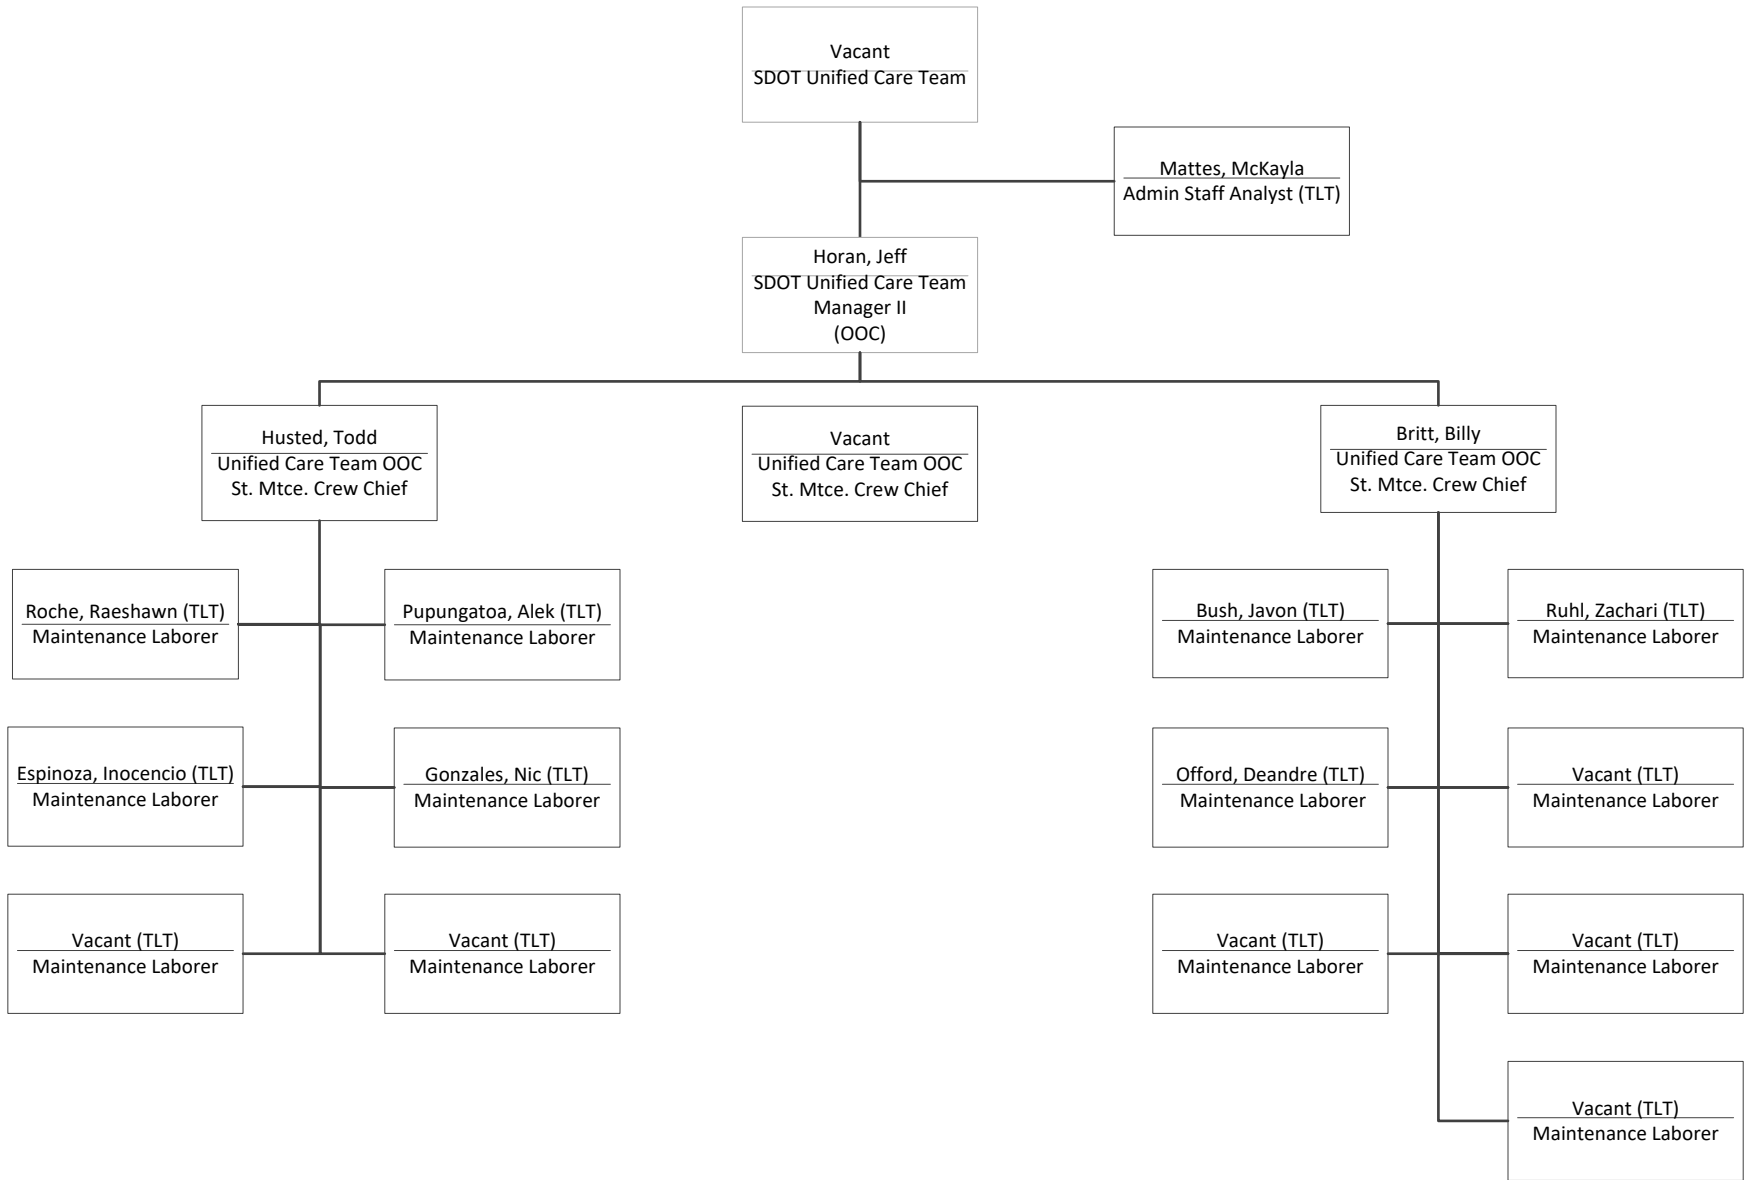

November 2022

Seattle Department of Transportation

ROW Maintenance & Urban Forestry Division

November 2022

Seattle Department of Transportation

ROW Maintenance & Urban Forestry Division Urban Forestry

November 2022

Seattle Department of Transportation

ROW Maintenance & Urban Forestry Division Street Maintenance

November 2022

Seattle Department of Transportation

SDOT Unified Care Team

November 2022

Seattle Department of Transportation