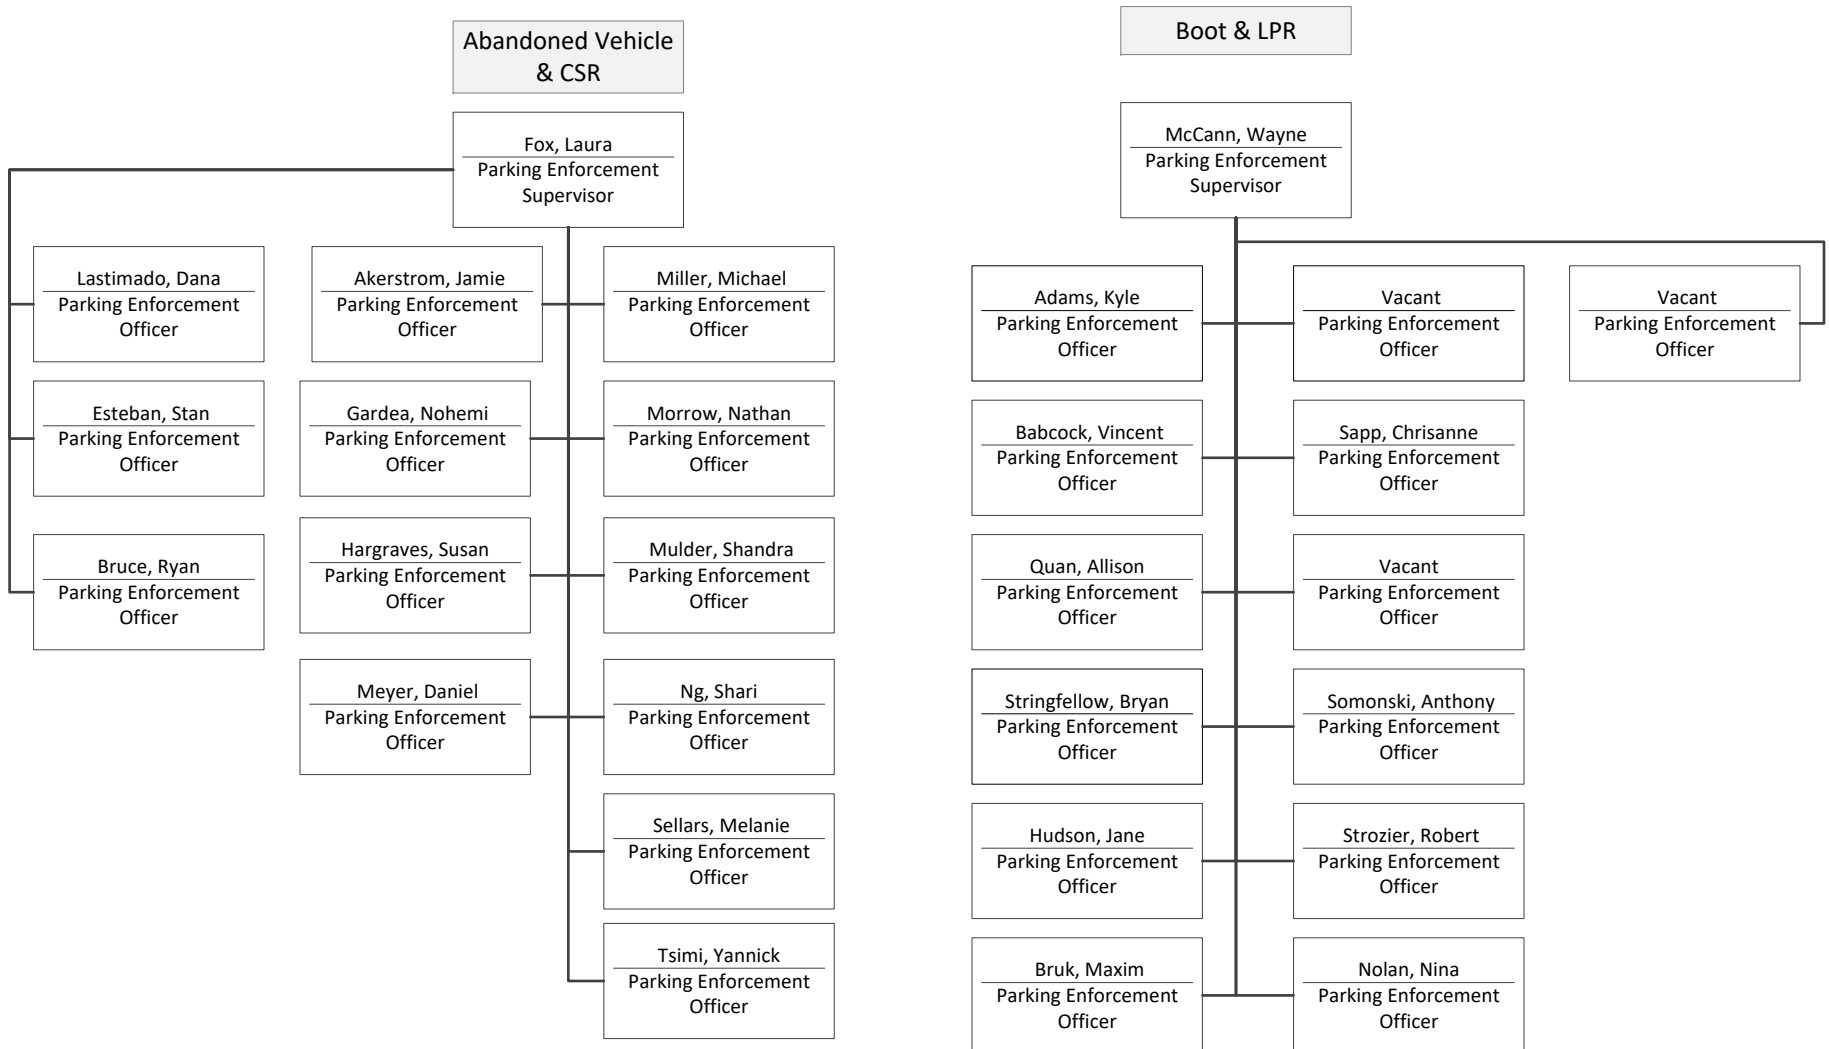

Seattle Department of Transportation

Parking Enforcement Division

November 2022

McCann, Wayne
Manager Parking
Enforcement Division
(OOC)

Vacant
Manager Parking
Enforcement Division

Vinson, Joe
Parking Enforcement
Division (OOC)