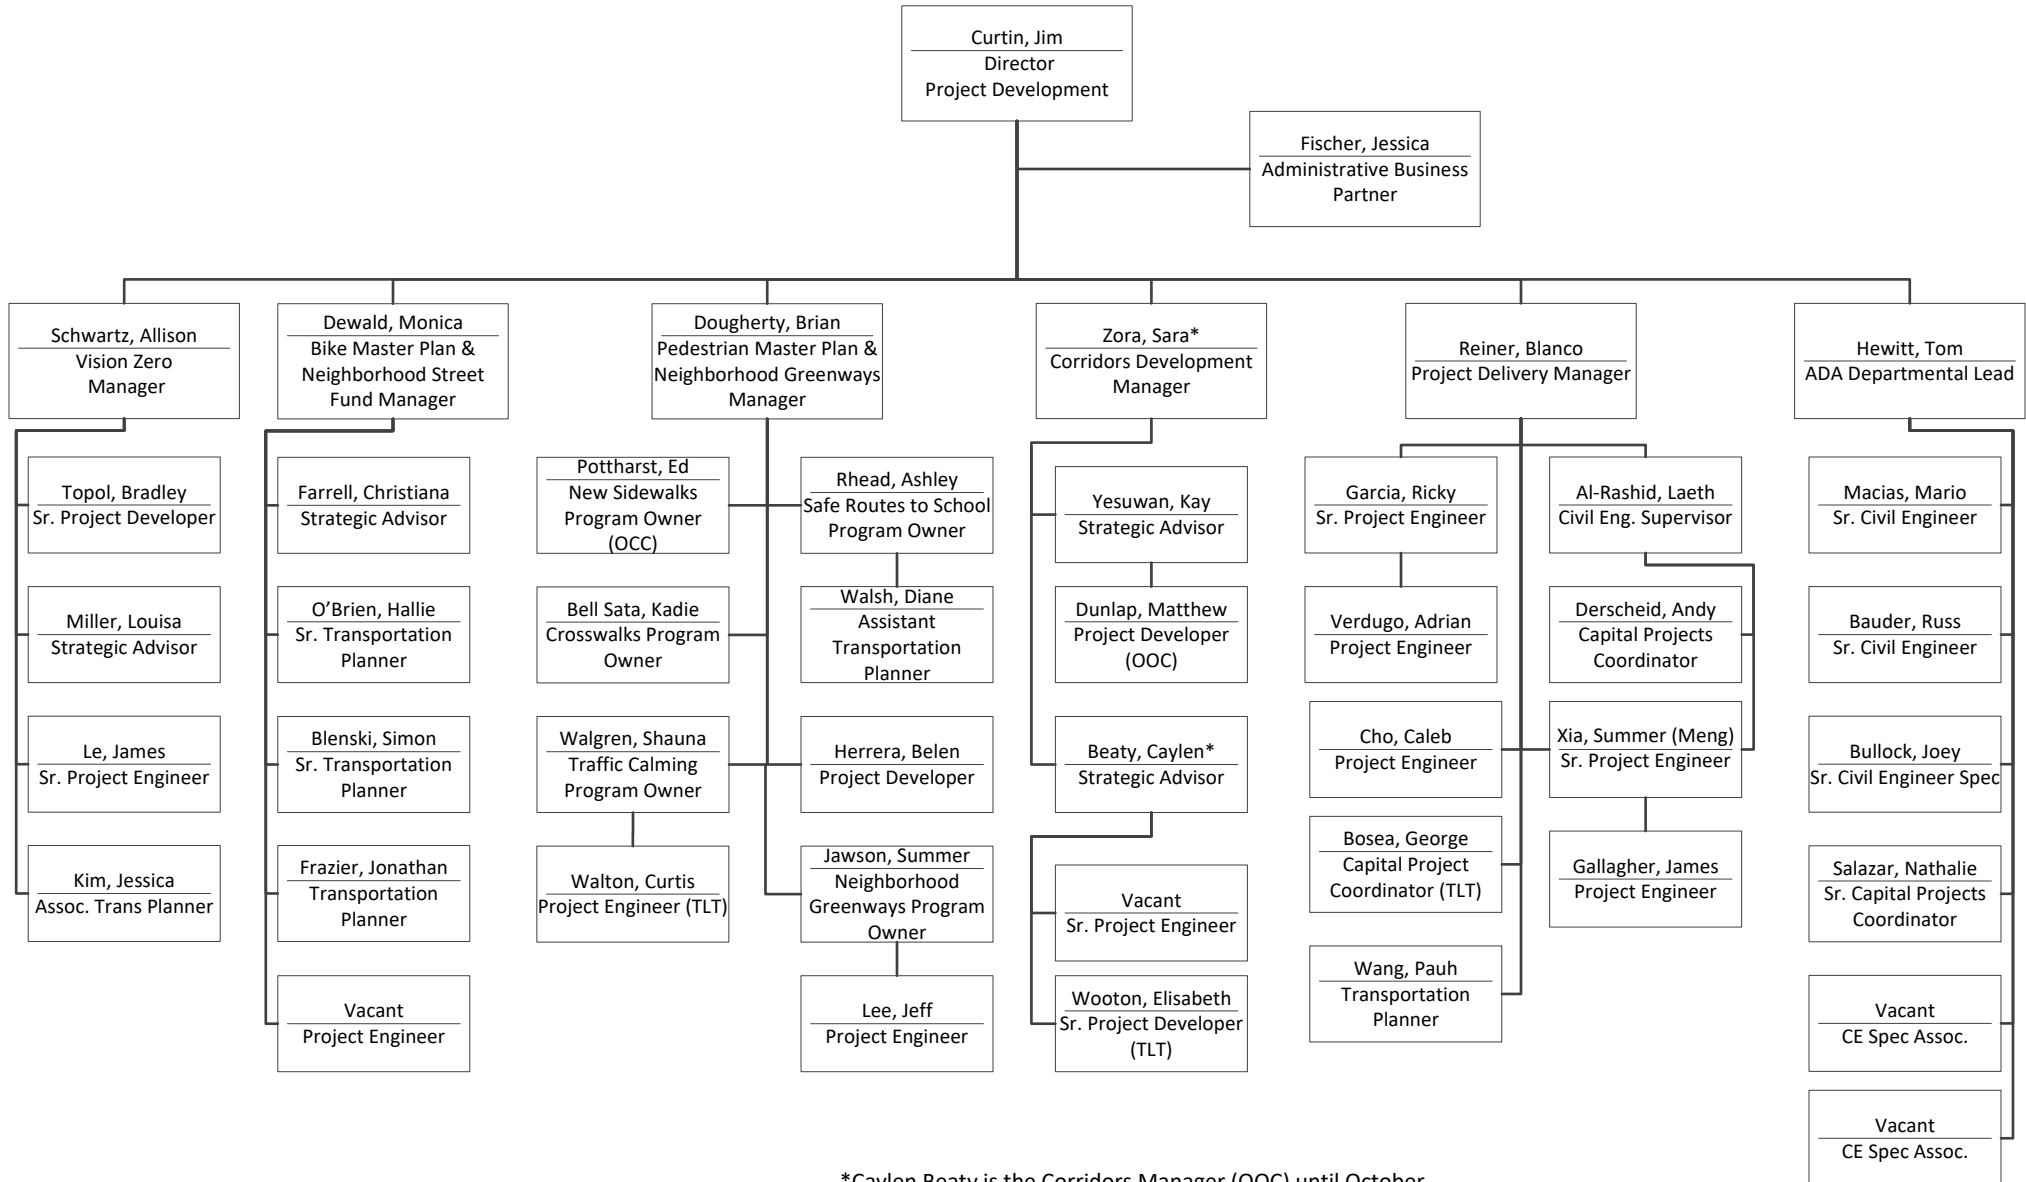

Capital Projects

Real Property & Environmental Services

November 2022

Seattle Department of Transportation

Project Development

November 2022

*Caylen Beauty is the Corridors Manager (OOC) until October 2022, while Sara Zora focuses on Reconnect West Seattle

Seattle Department of Transportation

Parking Enforcement Division

November 2022

Seattle Department of Transportation

Parking Enforcement Division

November 2022

North and South Teams

Vinson, Joe
Manager Parking
Enforcement Division
(OOC)