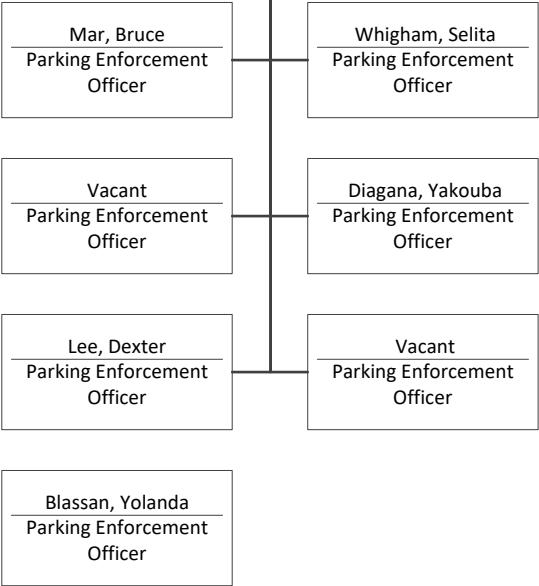

Seattle Department of Transportation

Parking Enforcement Division

November 2022

East Teams

McCann, Wayne
Manager Parking
Enforcement Division (OOO)

Vacant
Manager Parking
Enforcement Division

Vinson, Joe
Manager Parking
Enforcement Division (OOO)

East District 1
Cox, Thomas
Parking Enforcement
Supervisor

East District 2
Asuncion, Neil
Parking Enforcement
Supervisor