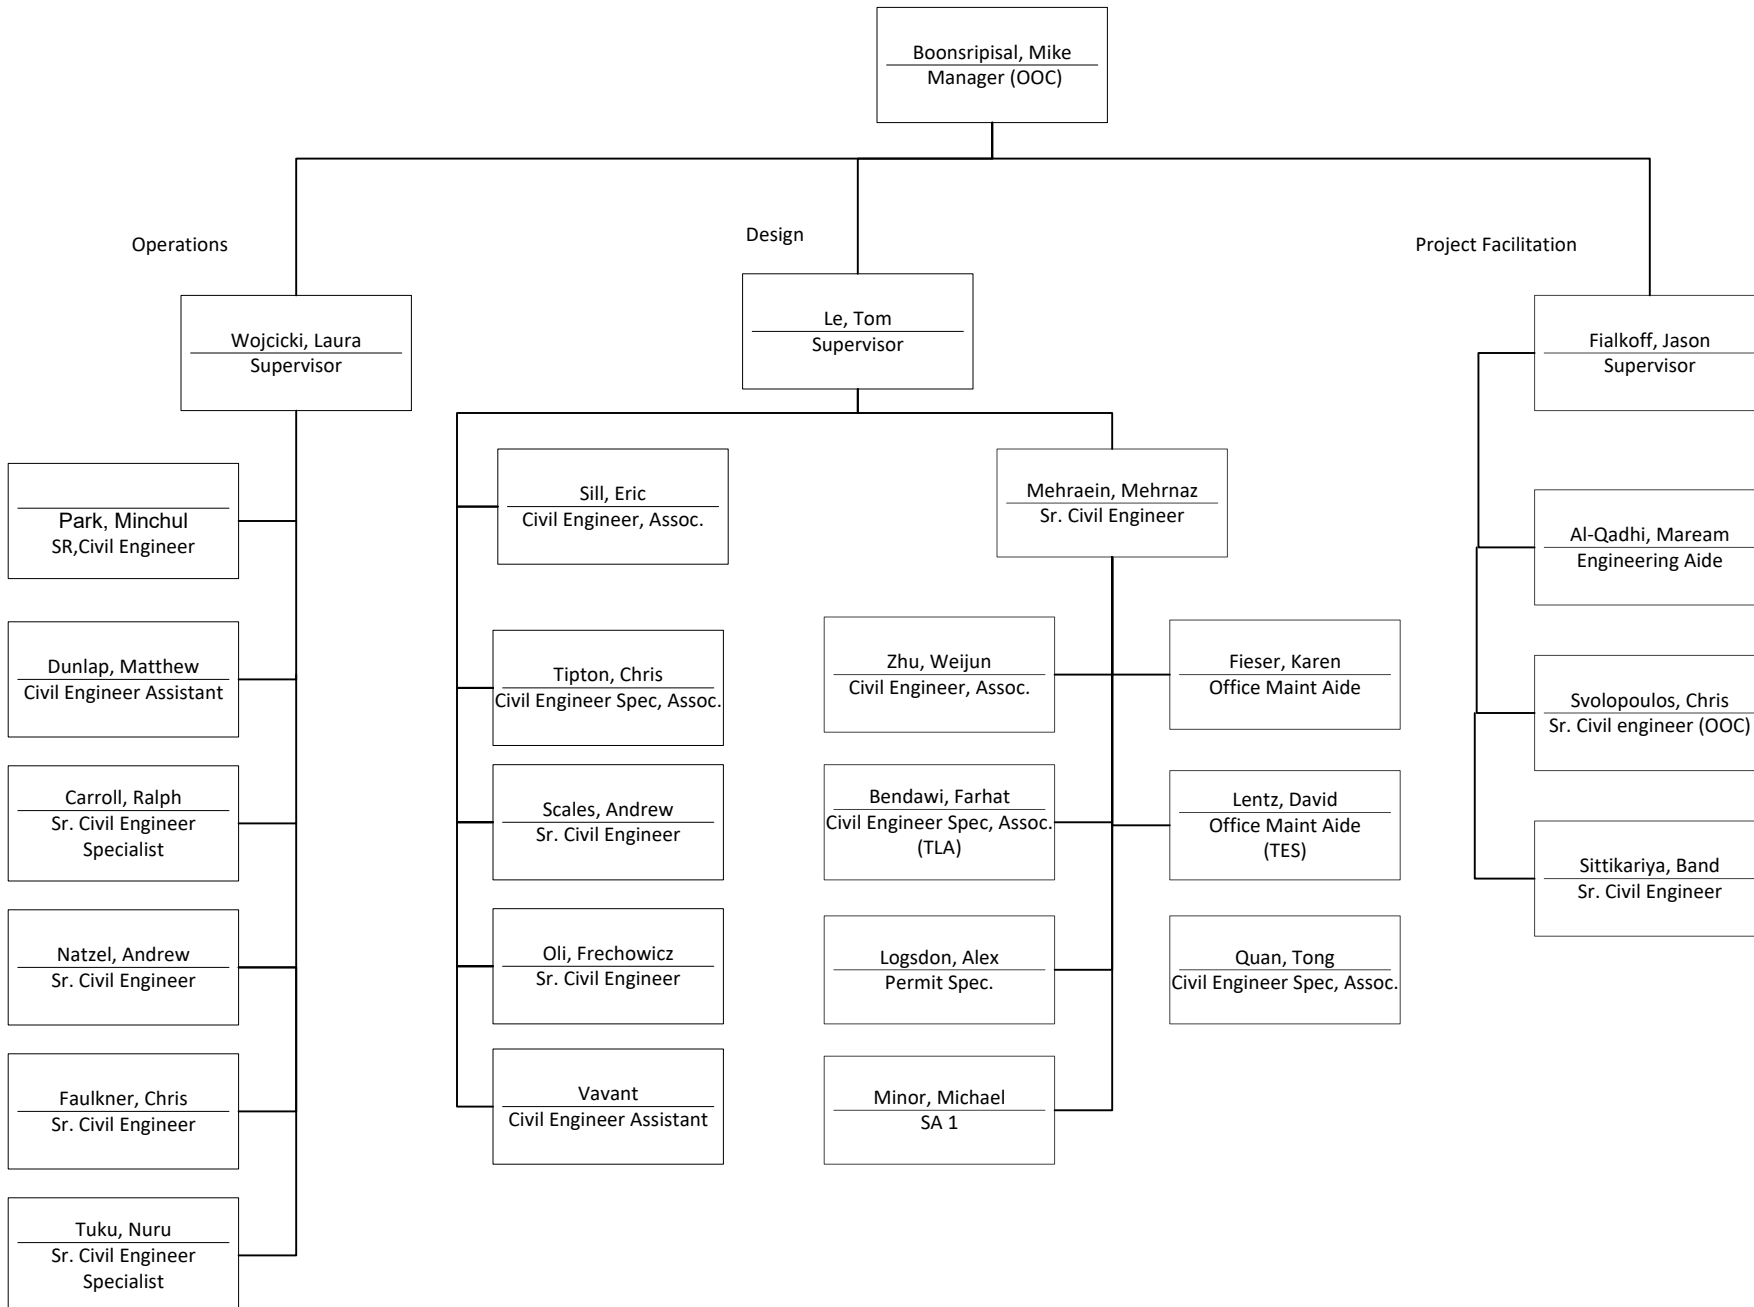

Seattle Department of Transportation

Transportation Operations Design, Project Onboarding & Project Facilitation

November 2022