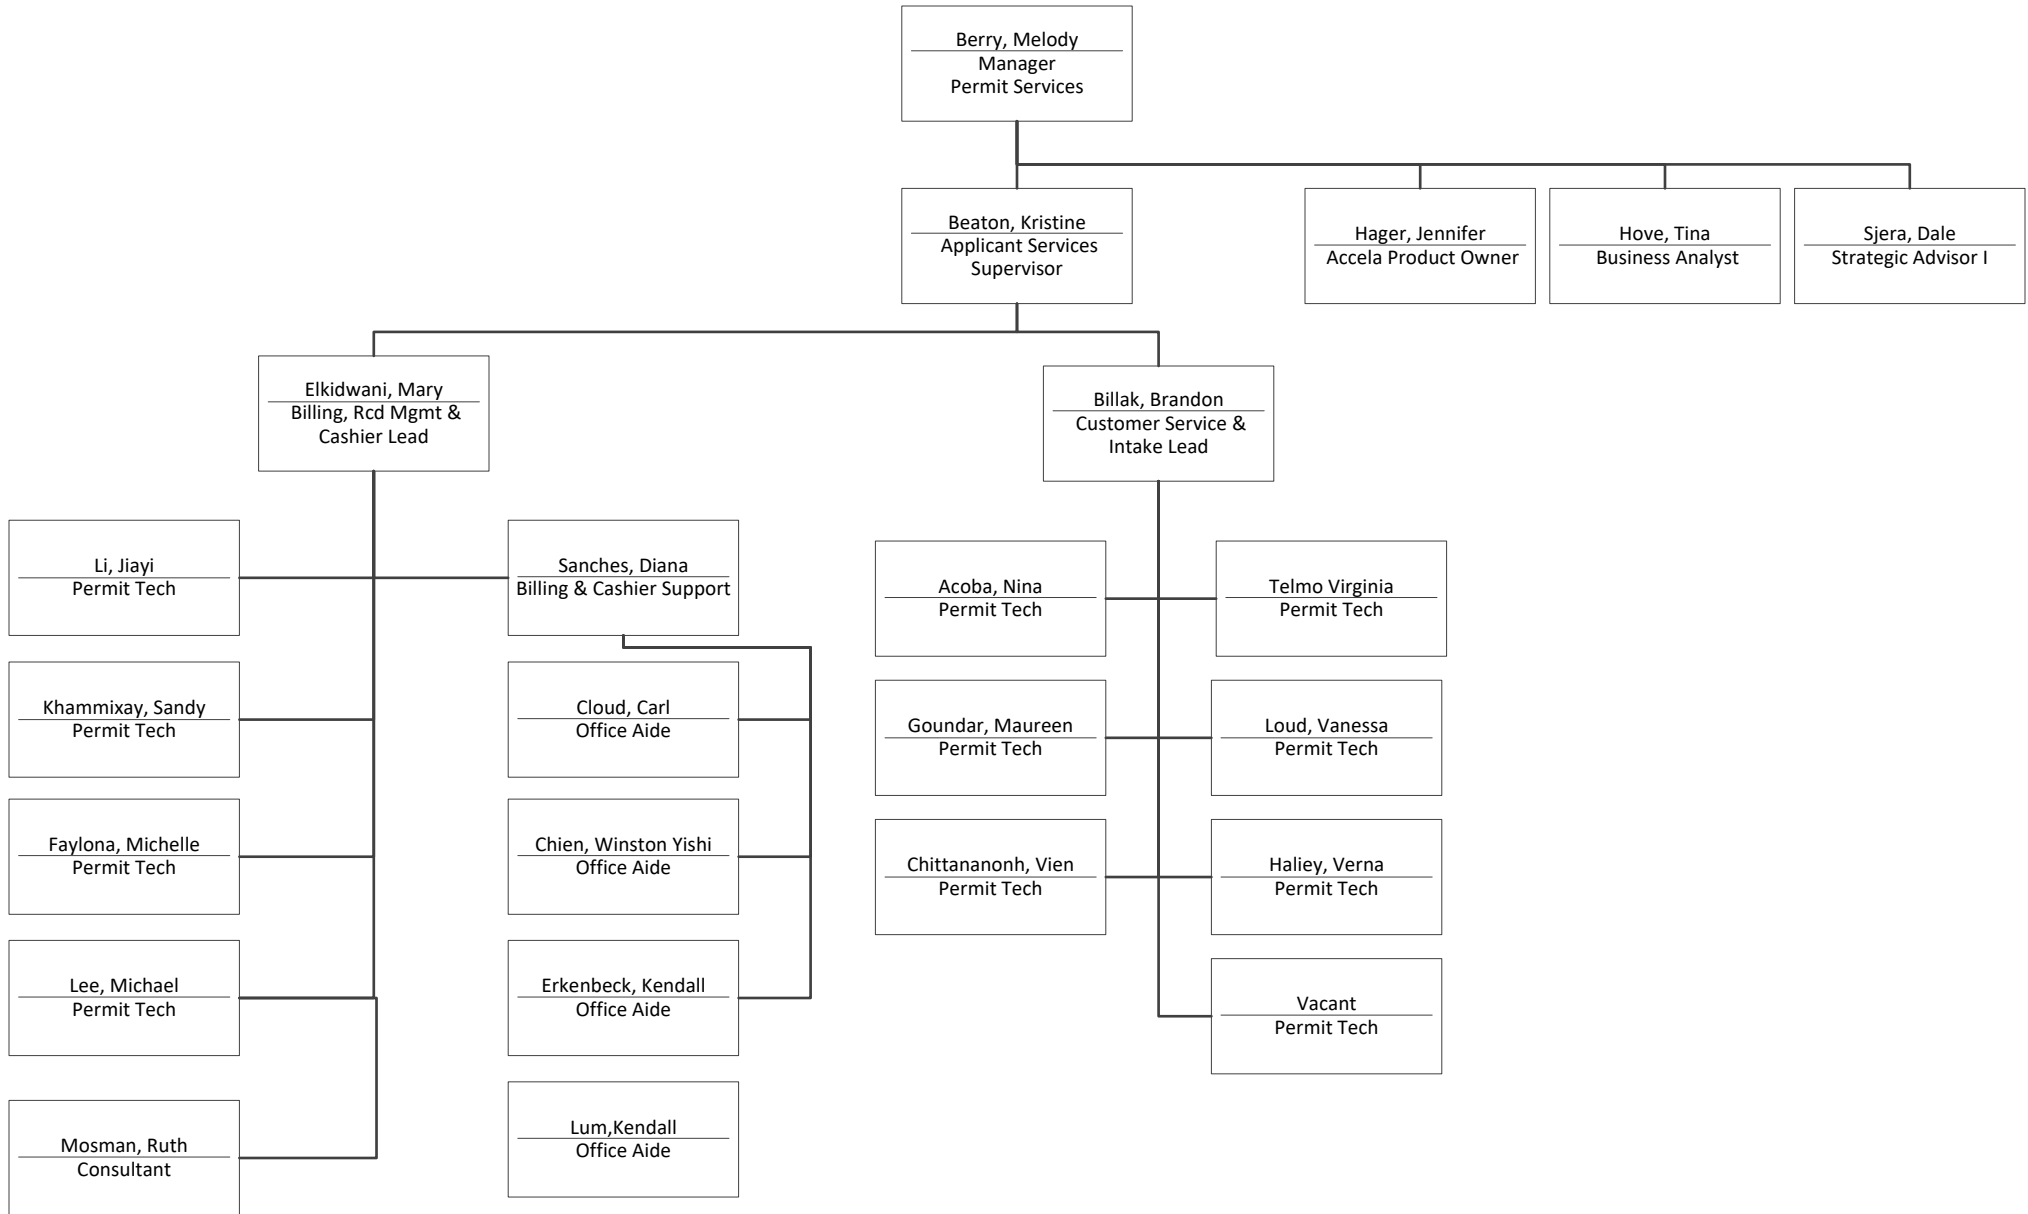

Seattle Department of Transportation

Street Use Permit (Applicant) Services

November 2022