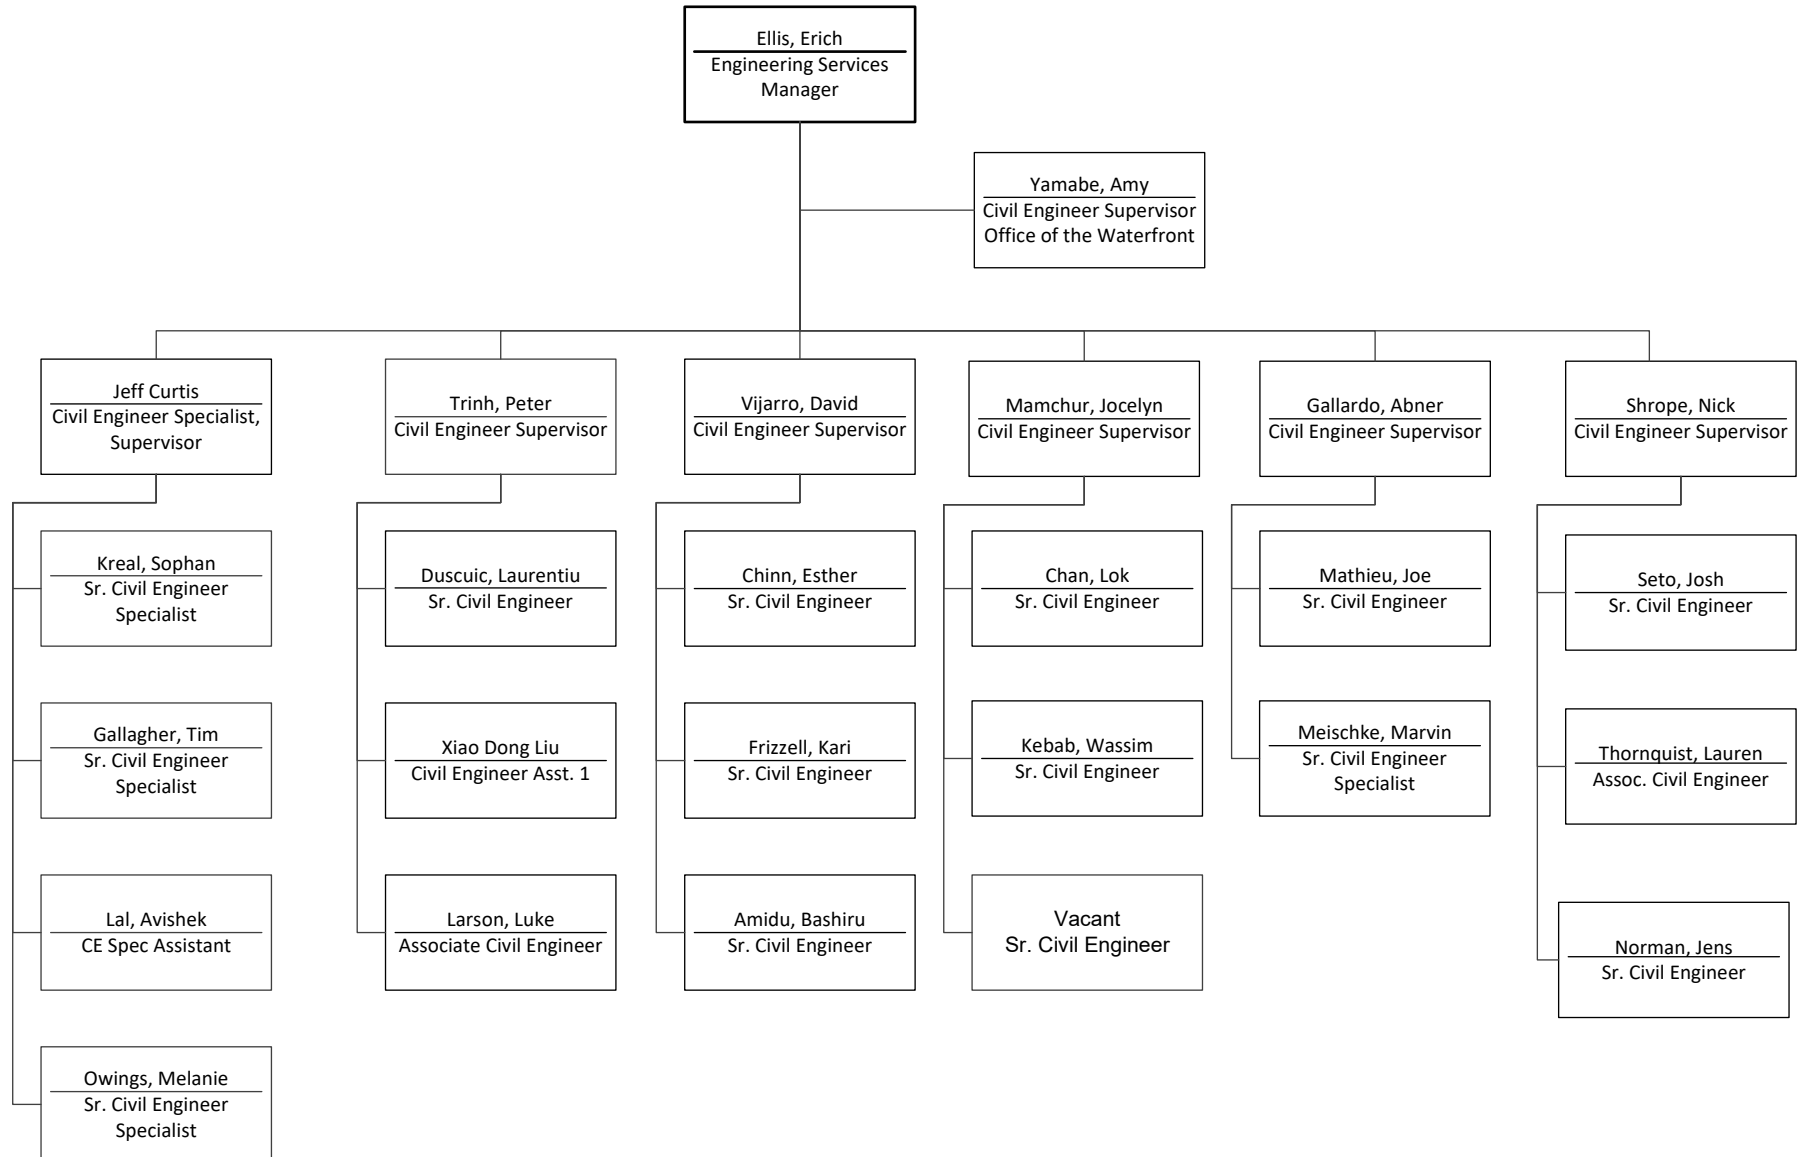

Seattle Department of Transportation

Capital Projects Engineering Services

November 2022