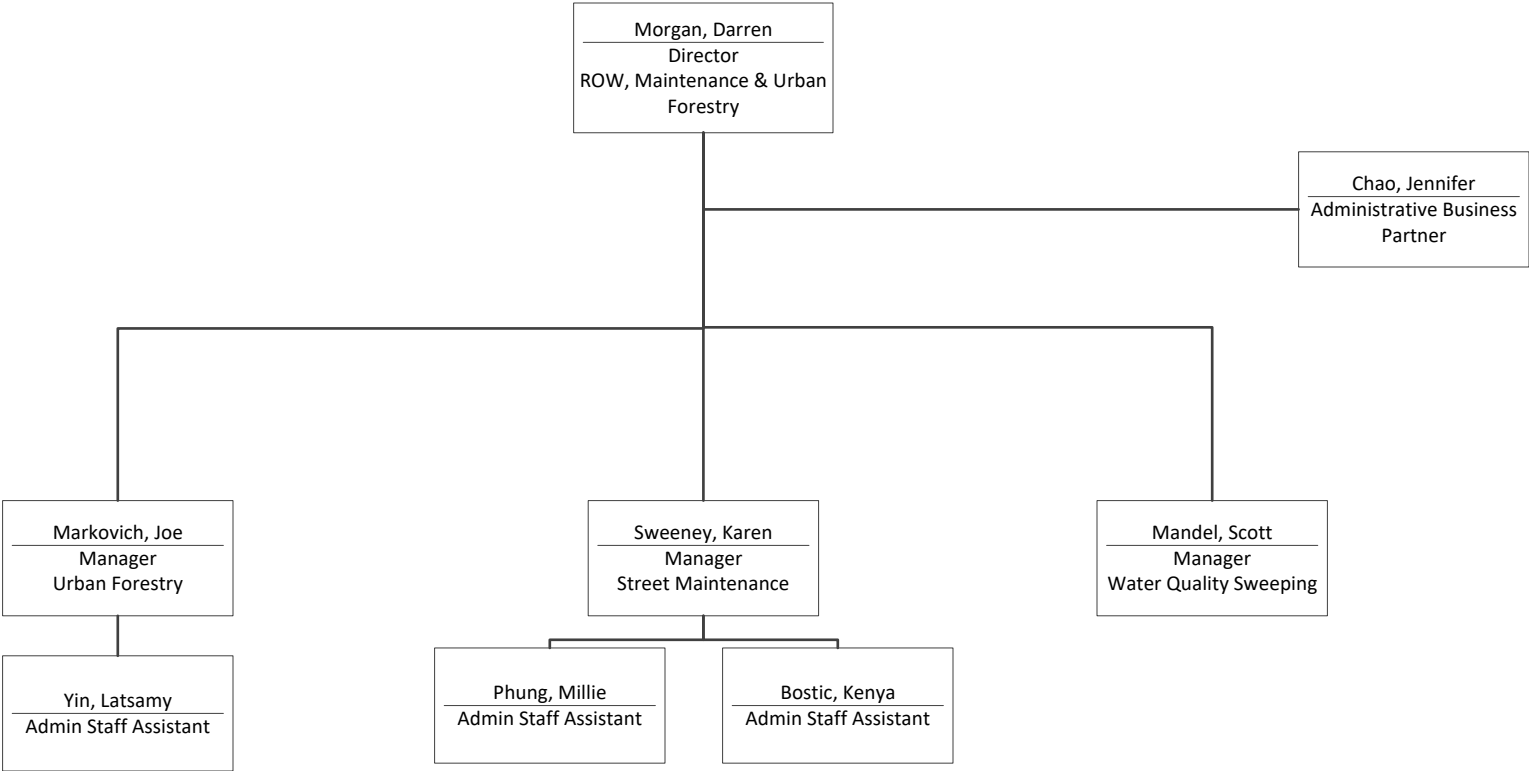

Seattle Department of Transportation

Pavement, Signs and Markings & ROW Crew Construction Division Paving Operations – Asphalt

November 2022

Seattle Department of Transportation

Pavement, Signs and Markings & ROW Crew Construction Division Paving Operations – Concrete

November 2022

Seattle Department of Transportation

ROW Maintenance & Urban Forestry Division

November 2022

Seattle Department of Transportation

ROW Maintenance & Urban Forestry Division Urban Forestry

November 2022