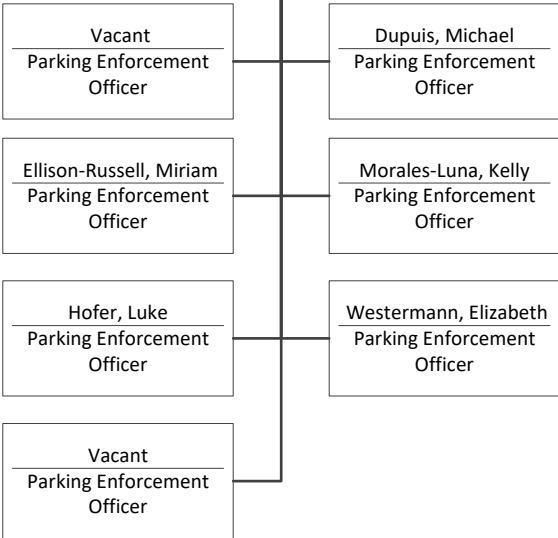

Vacant
 Manager Parking Enforcement Division

Vinson, Joe
 Manager Parking Enforcement Division (OOC)

West District 1

Spadaro, Cord
 Parking Enforcement Supervisor

West District 2

Vacant
 Parking Enforcement Supervisor