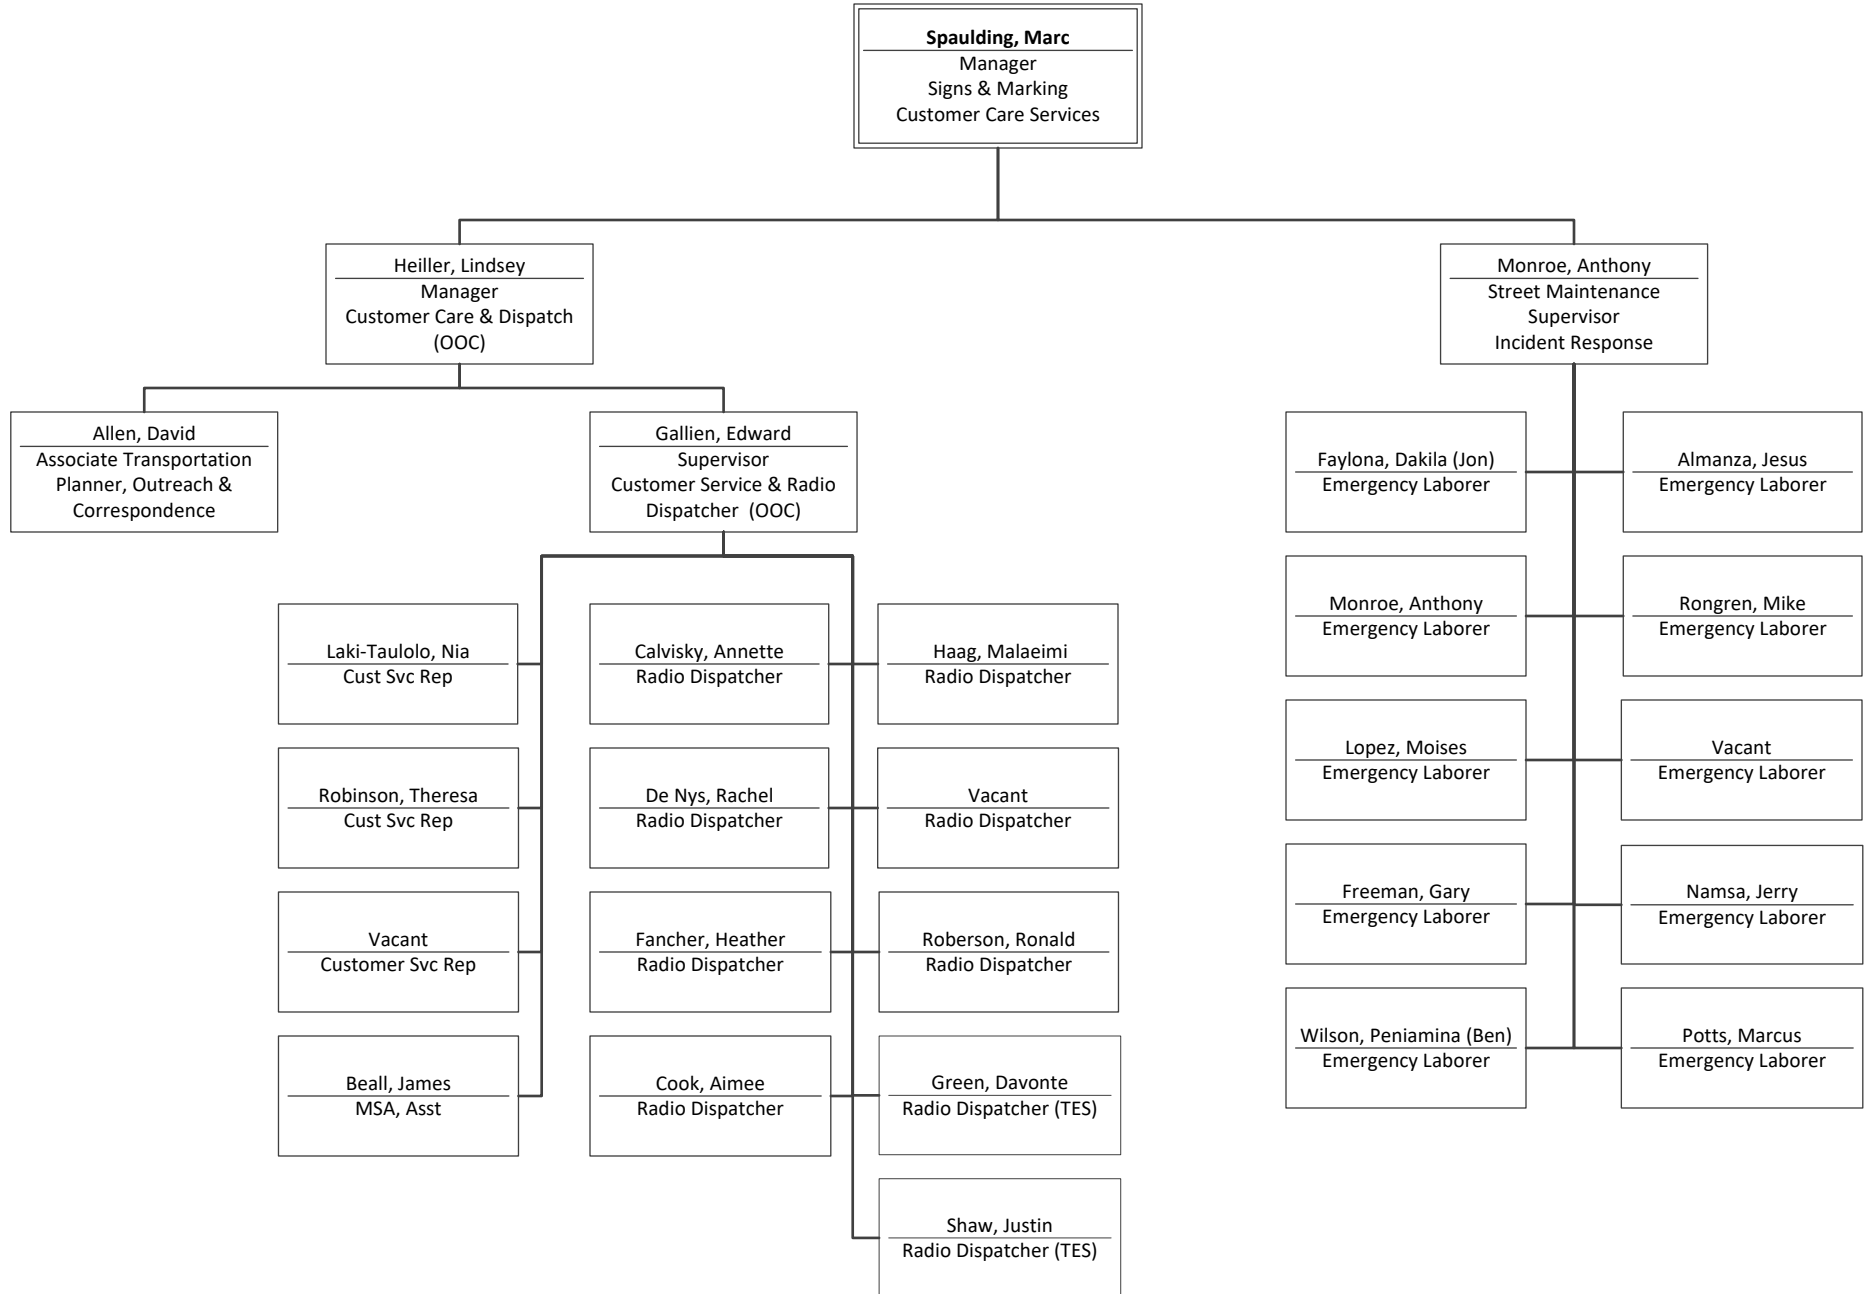

Seattle Department of Transportation

Pavement, Signs and Markings & ROW Crew Construction Division Customer Care Services & SDOT Response Team

November 2022