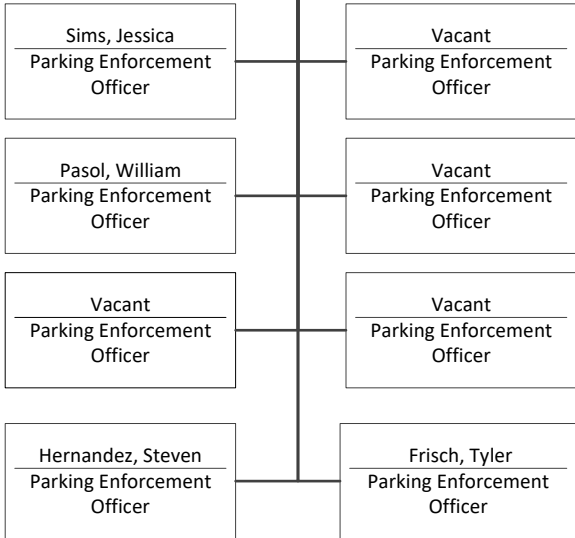

Seattle Department of Transportation

Parking Enforcement Division

November 2022

West Teams

McCann, Wayne
Manager Parking Enforcement Division (OOC)

Vacant
Manager Parking Enforcement Division

Vinson, Joe
Manager Parking Enforcement Division (OOC)

West District 1

Spadaro, Cord
Parking Enforcement Supervisor