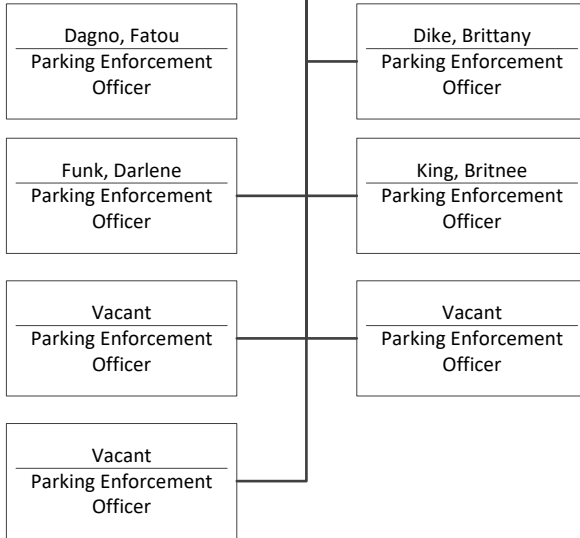

West District 3

Lancia, Douglas
Parking Enforcement Supervisor