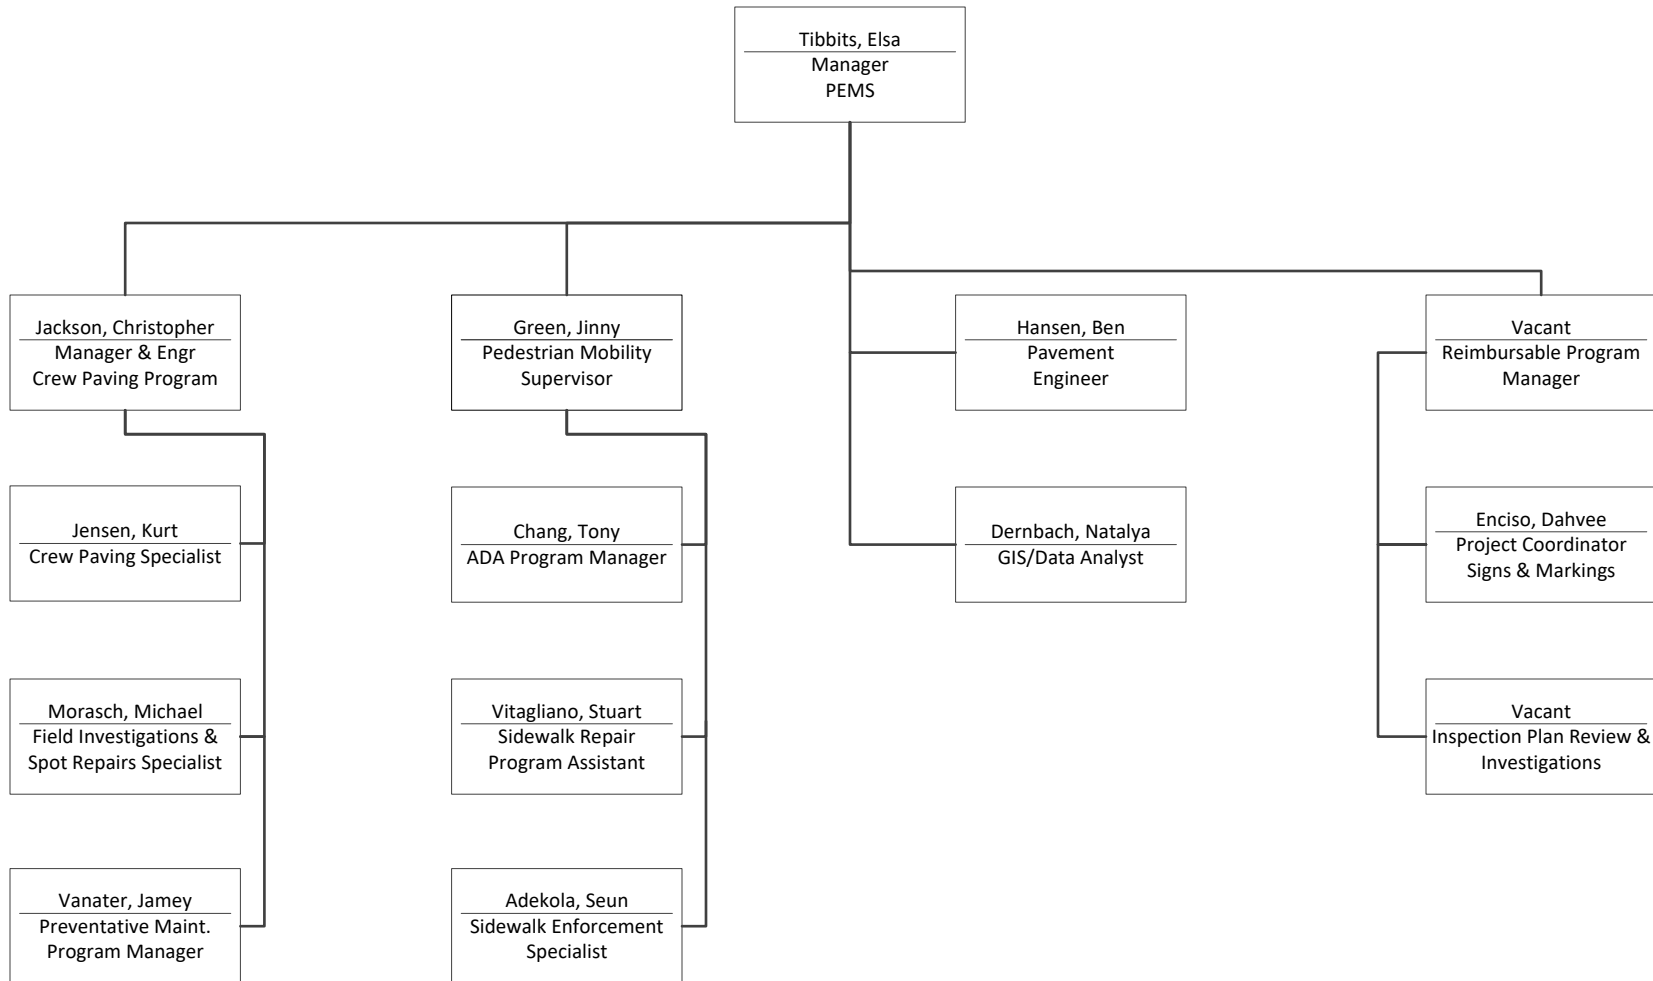

Vacant
Manager Parking
Enforcement Division

Vinson, Joe
Parking Enforcement
Division (OOC)

Seattle Department of Transportation

Pavement, Signs and Markings & ROW Crew Construction Division
Pavement Engineering Management Section (PEMS)

November 2022

Seattle Department of Transportation

Pavement, Signs and Markings & ROW Crew Construction Division

November 2022

Seattle Department of Transportation

Pavement, Signs and Markings & ROW Crew Construction Division
Paving Operations