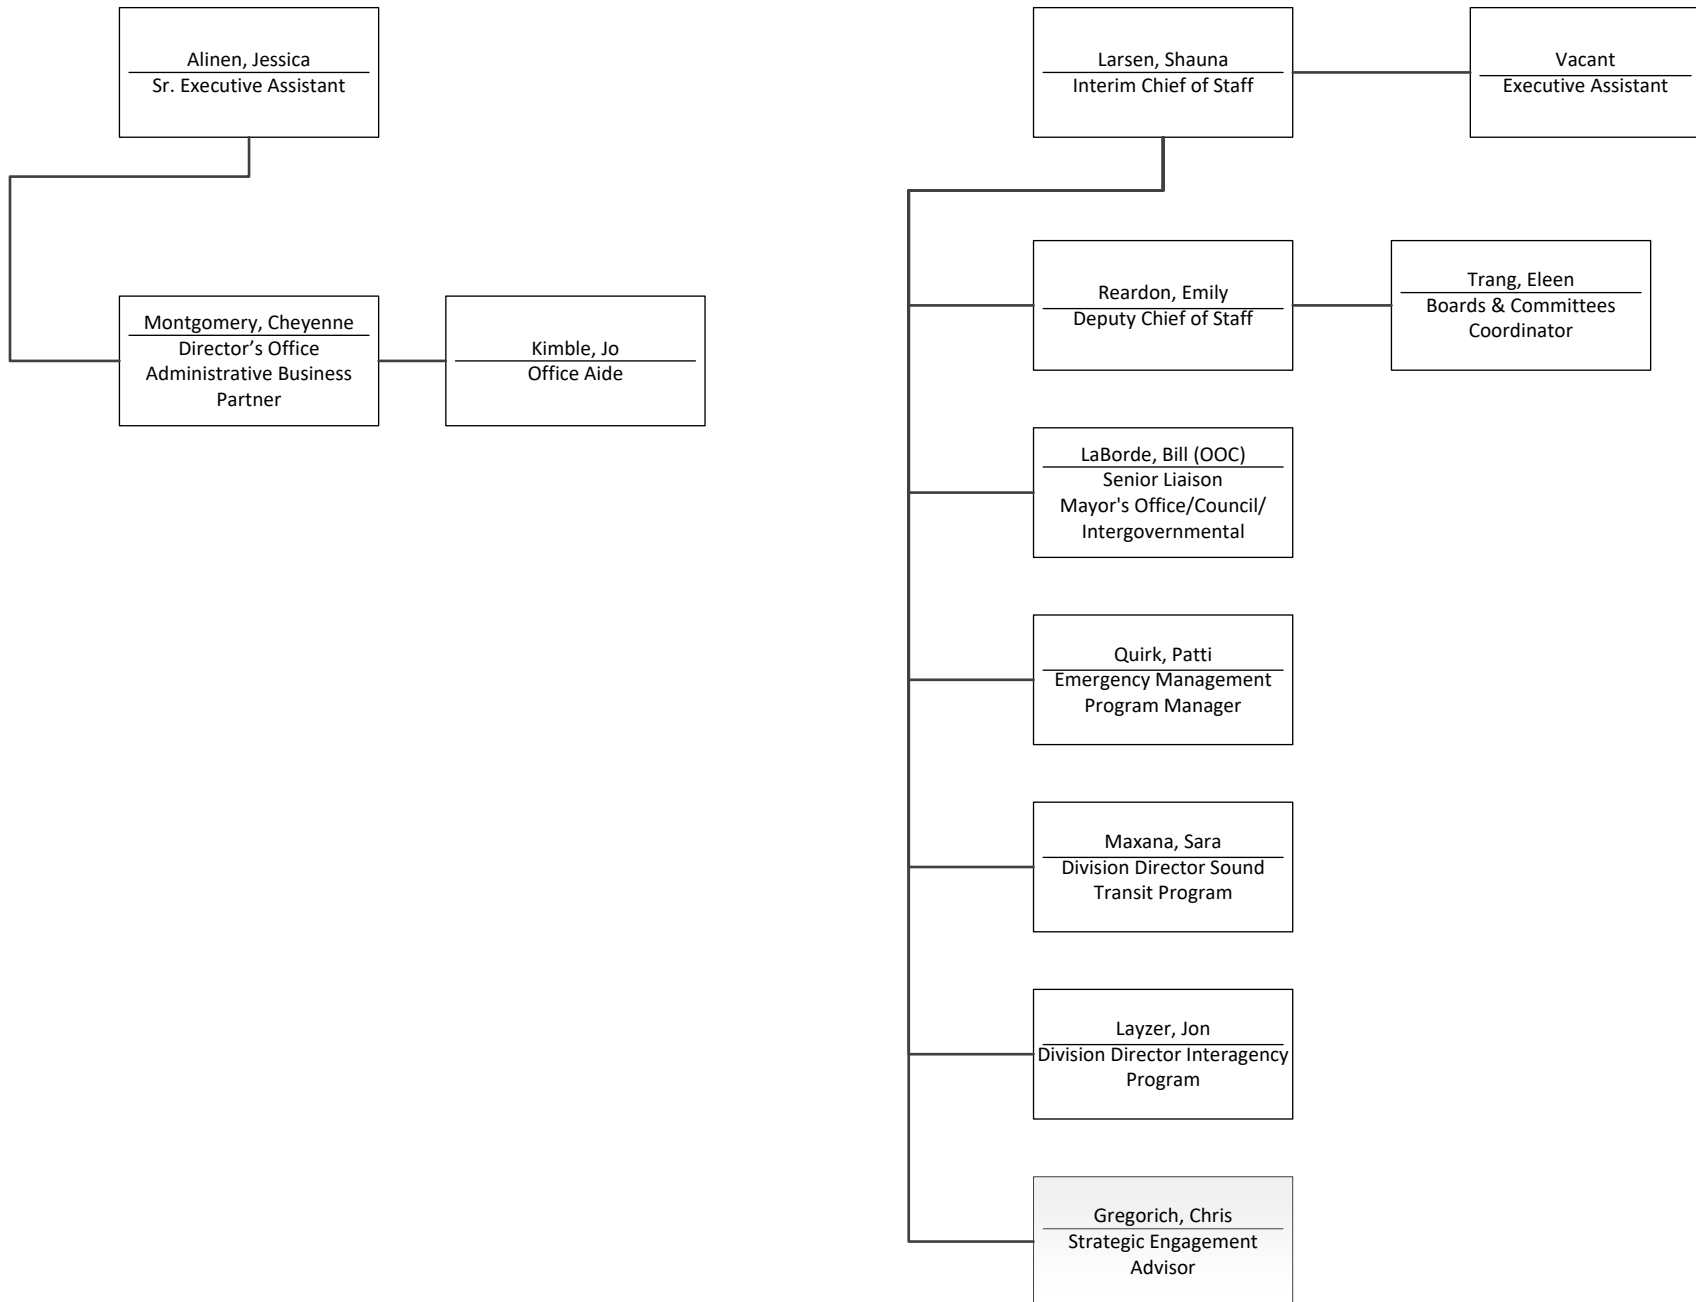

Director's Office

November 2022

Seattle Department of Transportation

Communications & Public Engagement

November 2022

Seattle Department of Transportation

Pavement, Signs and Markings & ROW Crew Construction Division
Parking Enforcement Division
ROW Maintenance & Urban Forestry Division