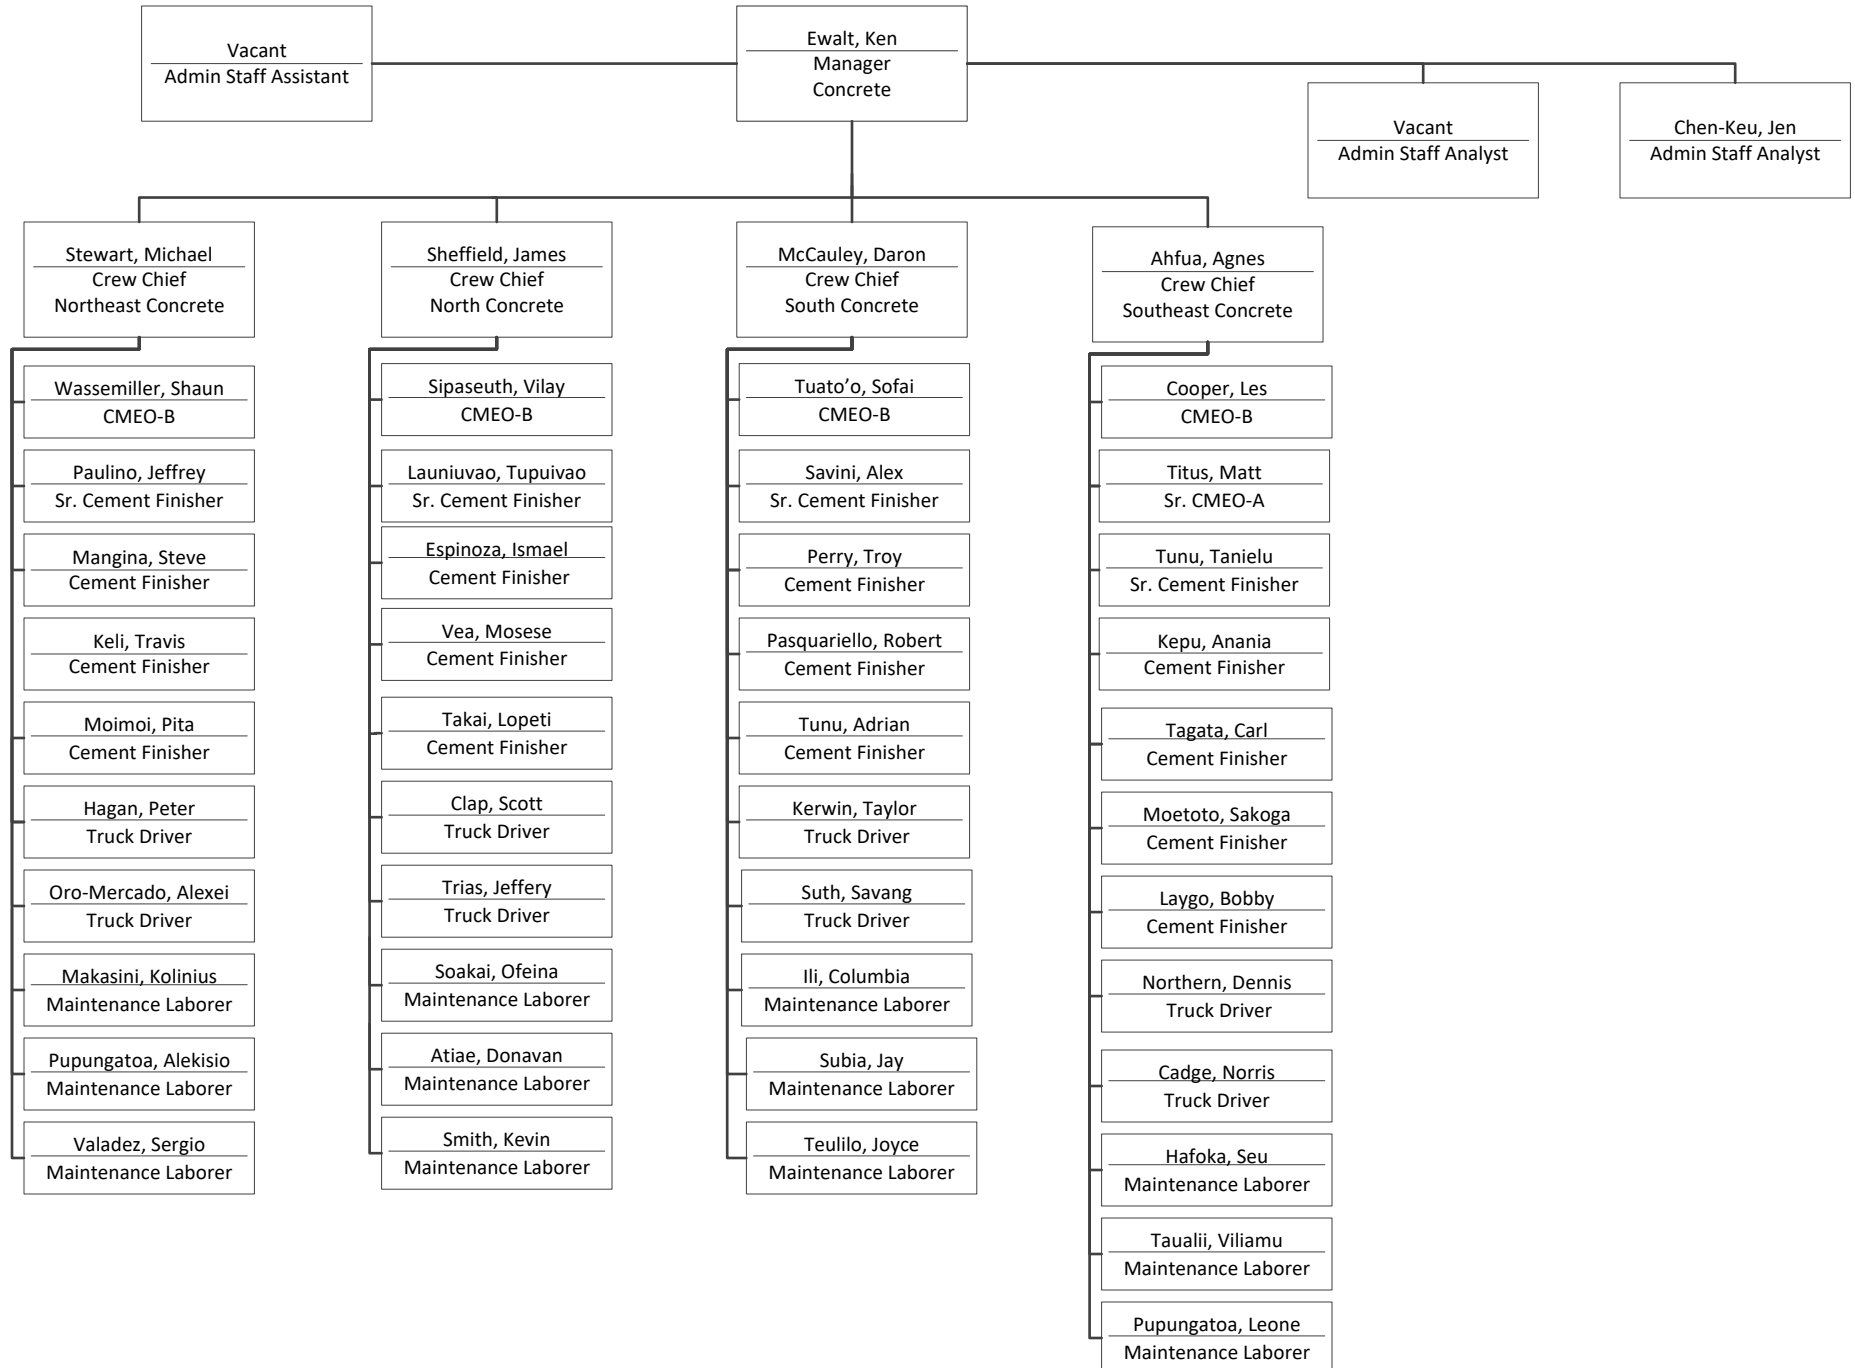

Messmer, Andre
Lead Traffic Markings

Souriyadeth, Bounkham
Sr. Maintenance Laborer

Burge, Bryan
Lead Traffic Markings

Eastland, Domonique
Sr. Maintenance Laborer

Berg, Luke
Lead Traffic Markings

Parker, Brett
Traffic Marking Lead

Bryant, Terrance
Lead Traffic Markings

Eagle, Bryan
Sr. Sign Painter

Coy, Alex
Lead Traffic Markings

Tyler, Lonnie
Traffic Marking Lead

Kolotolu, Trey
Traffic Marking Lead

Khurst, Tobin
Painter

Vacant
Traffic Marking Lead

Seattle Department of Transportation

Pavement, Signs and Markings & ROW Crew Construction Division Paving Operations – Asphalt

November 2022

Seattle Department of Transportation

Pavement, Signs and Markings & ROW Crew Construction Division Paving Operations – Concrete

November 2022

Seattle Department of Transportation

ROW Maintenance & Urban Forestry Division

November 2022

Seattle Department of Transportation

ROW Maintenance & Urban Forestry Division Urban Forestry

November 2022