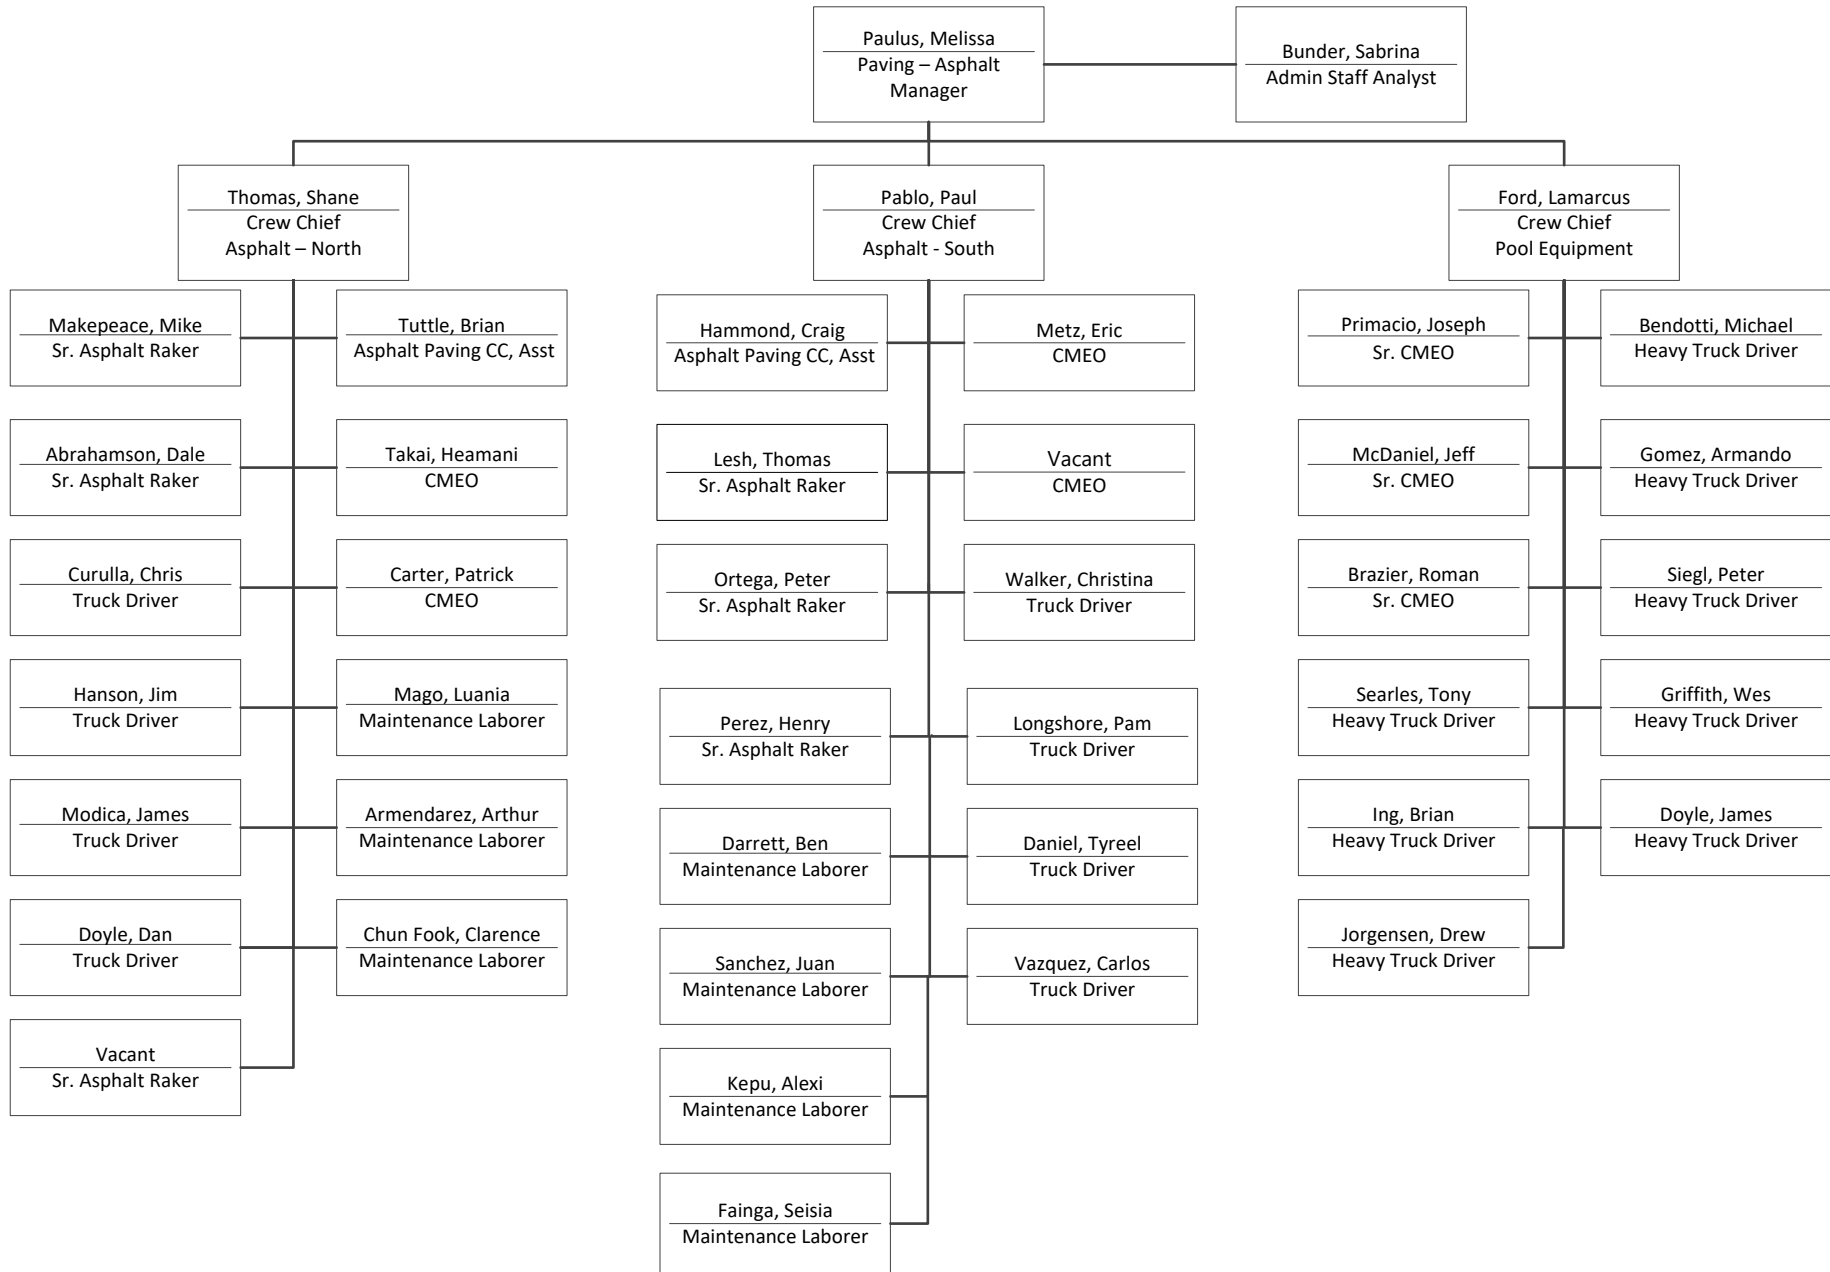

Seattle Department of Transportation

Pavement, Signs and Markings & ROW Crew Construction Division Paving Operations – Asphalt

November 2022