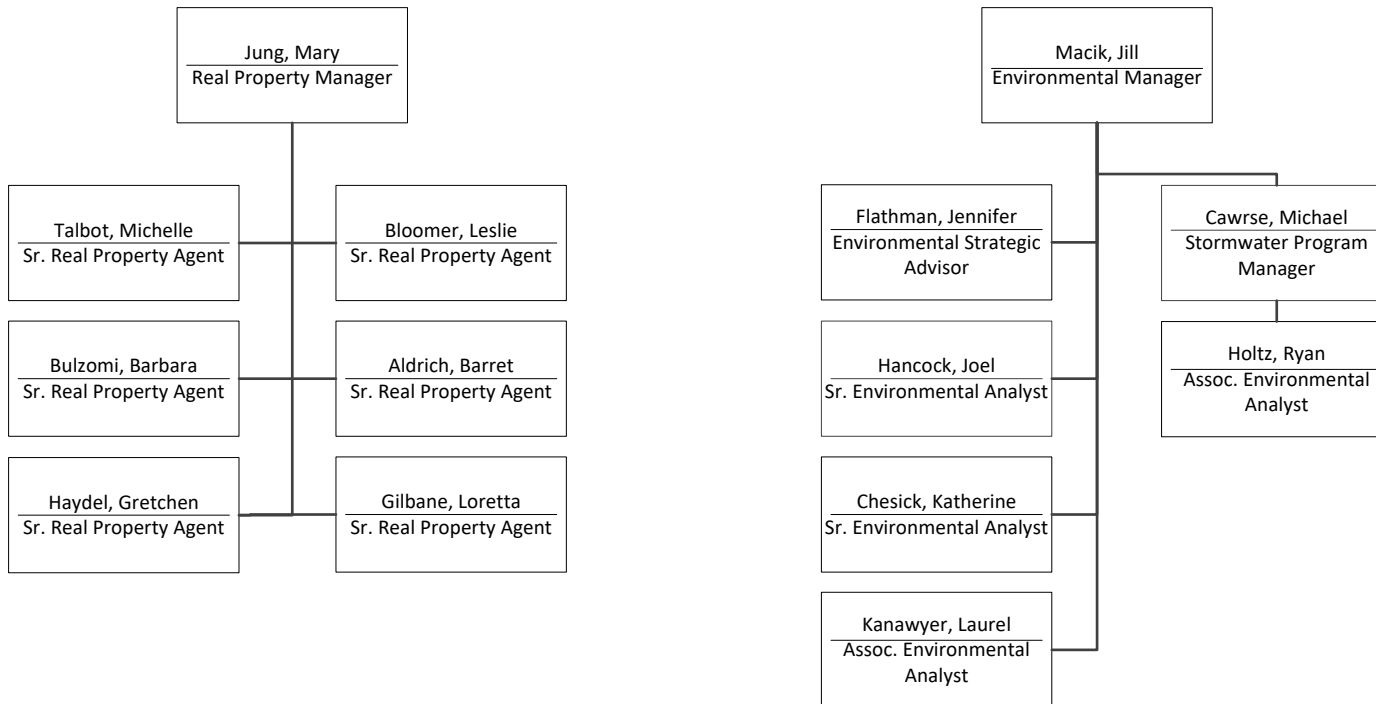

Capital Projects

Real Property & Environmental Services

November 2022

Seattle Department of Transportation

Project Development

November 2022

*Caylen Beauty is the Corridors Manager (OOC) until October 2022, while Sara Zora focuses on Reconnect West Seattle