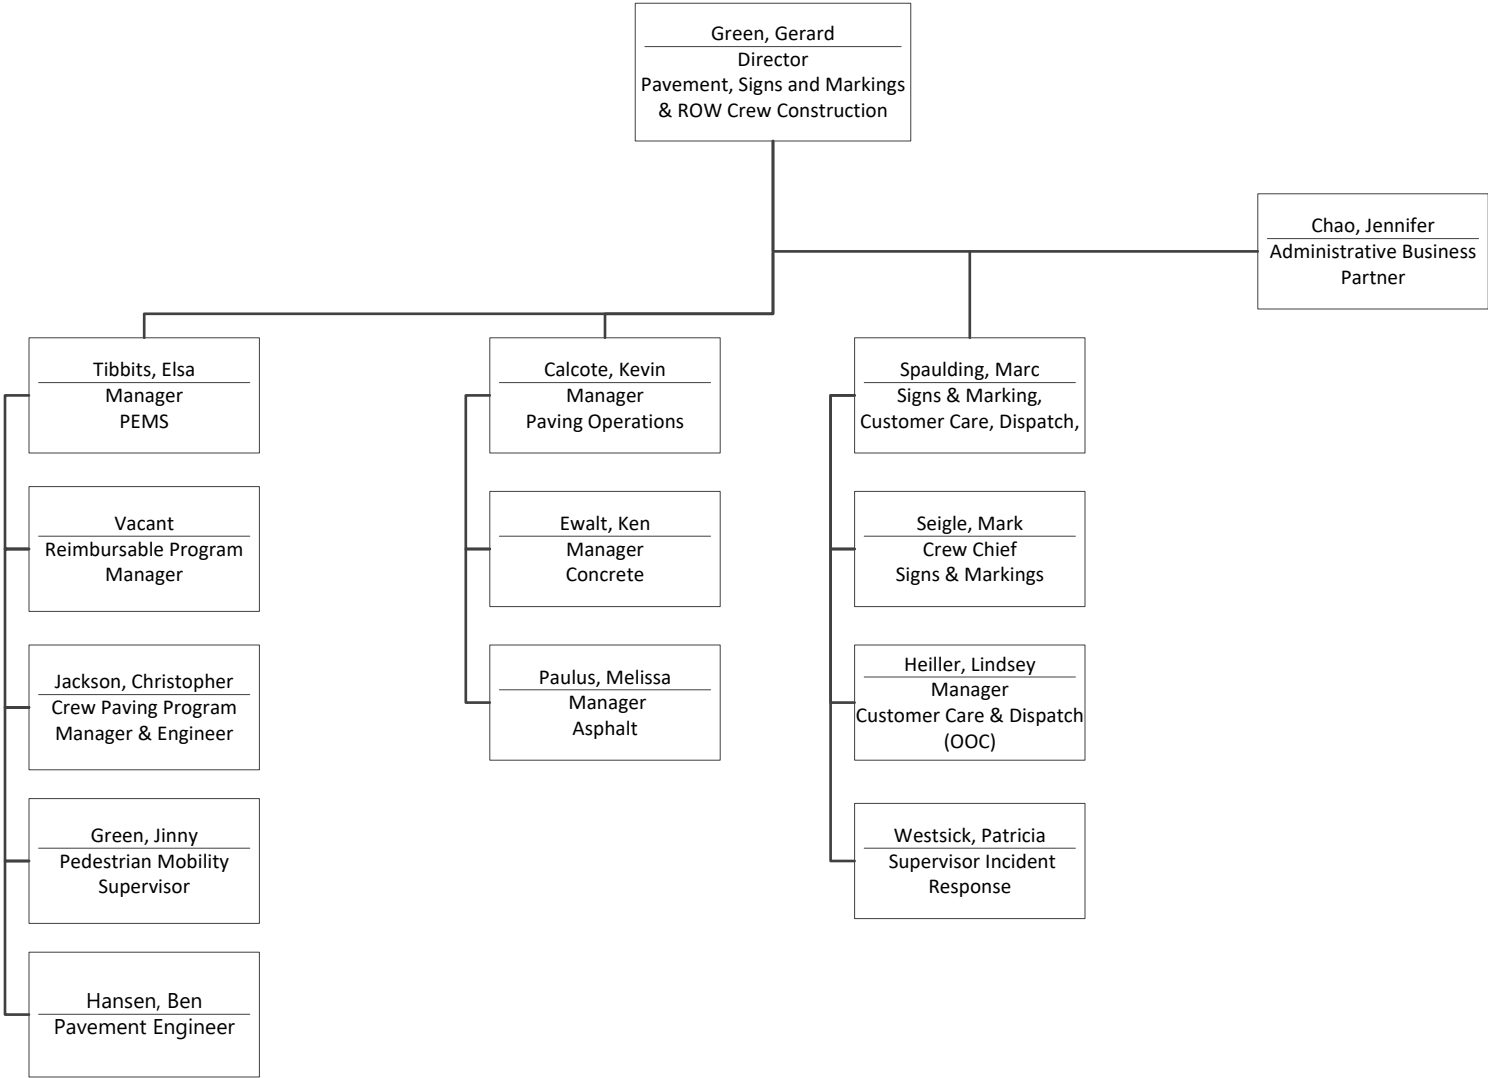

Vacant
Manager Parking
Enforcement Division

Vinson, Joe
Parking Enforcement
Division (OOC)

Seattle Department of Transportation

Pavement, Signs and Markings & ROW Crew Construction Division
Pavement Engineering Management Section (PEMS)

November 2022

Seattle Department of Transportation

Pavement, Signs and Markings & ROW Crew Construction Division

November 2022

Seattle Department of Transportation

Pavement, Signs and Markings & ROW Crew Construction Division
Paving Operations