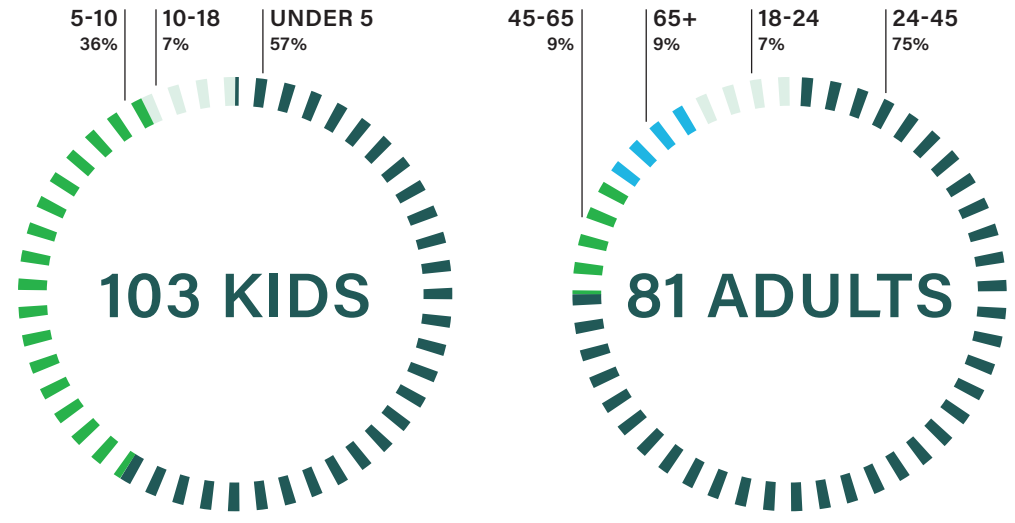

# WE'RE REDESIGNING THE RAINIER COMMUNITY CENTER PLAY AREA - WITH YOUR HELP!

Seattle Parks and Recreation will renovate the Rainier Community Center Play Area at 4600 38th Ave. S, Seattle, WA 98118. We're gathering input to help shape the new design.

## WE'VE HEARD FROM...

THROUGH SURVEYS, AND WE'VE TALKED WITH NEARLY 300 PEOPLE!