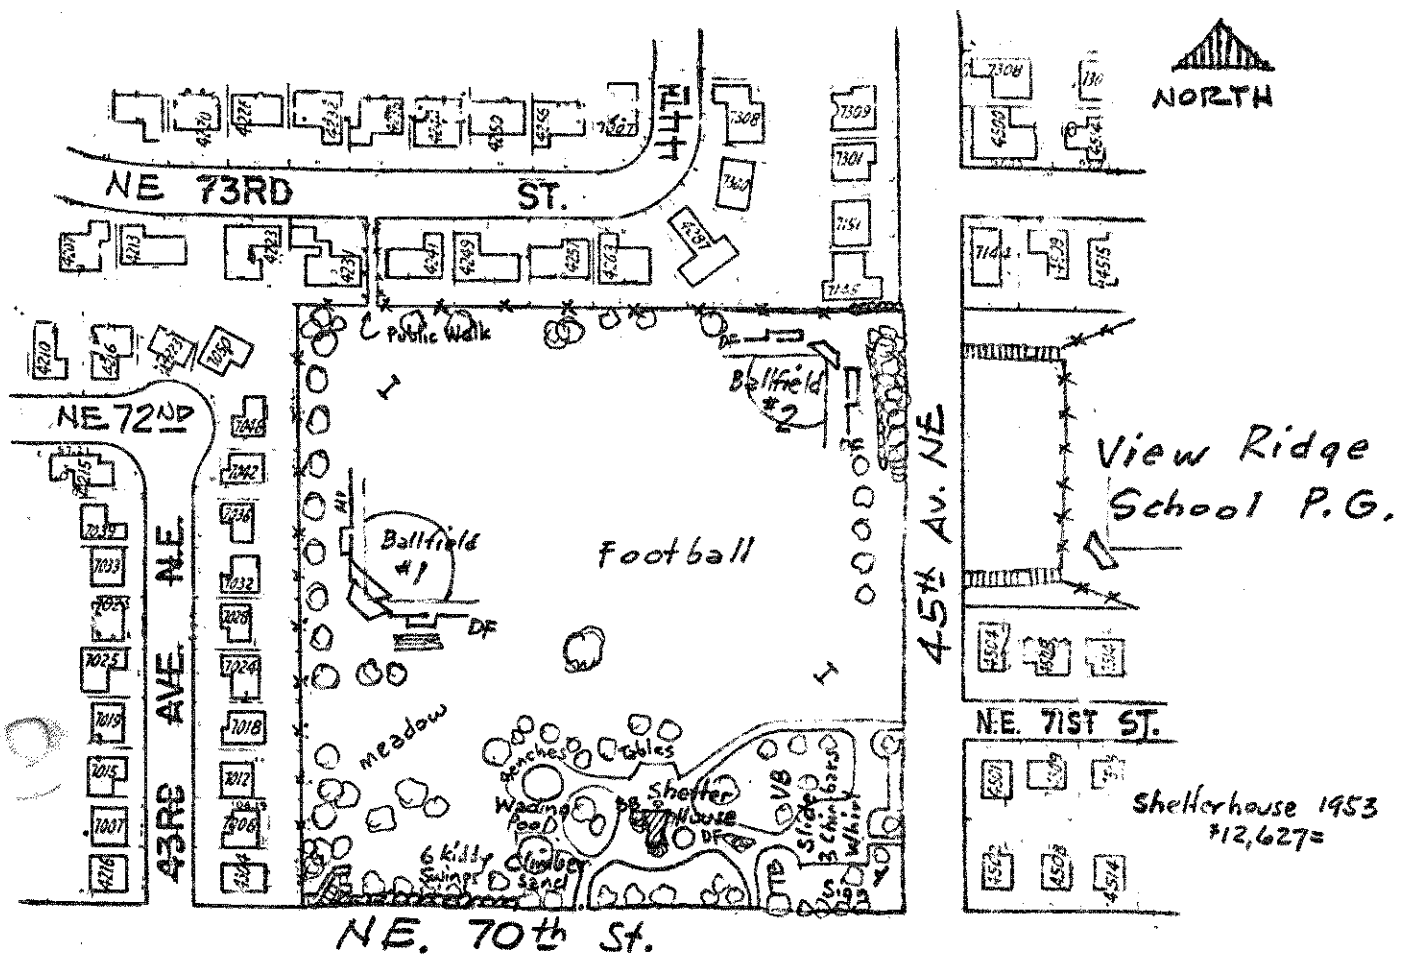

10

View Ridge is district name:  
 first plat using name filed 1935 by  
 H. A. Scheldt R. P. Jones  
 A. S. Balch A. G. Neu

9.1 Ac.  
 Purch. 1949:  
 134,000. = L.I.D.  
 3,300. = G.F.

Action to acquire site initiated by  
 Hawthorne Hills Community Club 1946.

4408 NE. 70th St.

Improv. by community donations:  
 1955 - 1969 = P.G. equipment

143

Distance around = 2,524'  
 (1/2 mi. = 2,640')

VIEW RIDGE P.F.

092376

10